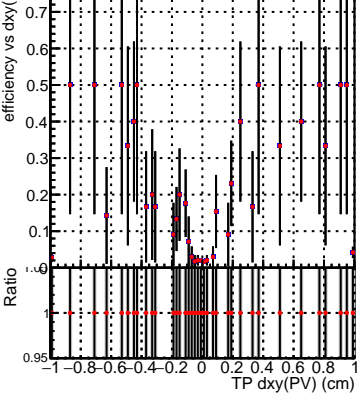

Efficiency vs Dxy(PV)**fake+duplicates vs dxy(PV)**

Legend:
 - Blue square: DQM_V0001_R000000001_Global_CMSSW_NOBATCH_RECO
 - Red square: DQM_V0001_R000000001_Global_CMSSW_BATCH_RECO

Efficiency vs Dxy(PV)**fake+duplicates vs dxy(PV)****Efficiency vs Dz(PV)****fake+duplicates vs dz(PV)****Efficiency vs Dz(PV)****fake+duplicates vs dz(PV)**