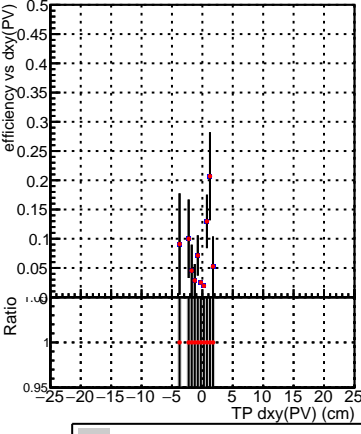

Efficiency vs Dxy(PV)**fake+duplicates vs dxy(PV)**

Legend:
 - Blue square: DQM_V0001_R000000001_Global_CMSSW_NOBATCH_RECO
 - Red square: DQM_V0001_R000000001_Global_CMSSW_BATCH_RECO

Efficiency vs Dxy(PV)**fake+duplicates vs dxy(PV)****Efficiency vs Dz(PV)****fake+duplicates vs dz(PV)****Efficiency vs Dz(PV)****fake+duplicates vs dz(PV)**