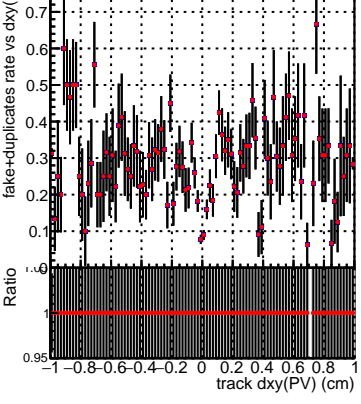

Efficiency vs Dxy(PV)**fake+duplicates vs dxy(PV)**

Legend:
 - Blue square: DQM_V0001_R000000001_Global_CMSSW_NOBATCH_RECO
 - Red square: DQM_V0001_R000000001_Global_CMSSW_BATCH_RECO

Efficiency vs Dxy(PV)**fake+duplicates vs dxy(PV)****Efficiency vs Dz(PV)****fake+duplicates vs dz(PV)****Efficiency vs Dz(PV)****fake+duplicates vs dz(PV)**