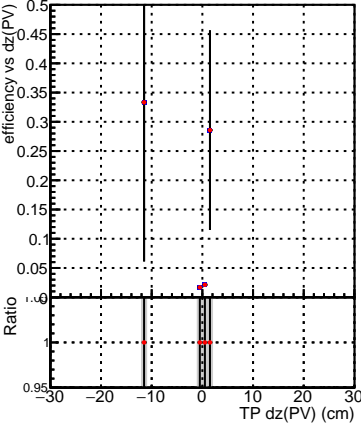

Efficiency vs Dxy(PV)**fake+duplicates vs dxy(PV)**

Legend:
 - Blue square: DQM_V0001_R000000001_Global_CMSSW_NOBATCH_RECO
 - Red square: DQM_V0001_R000000001_Global_CMSSW_BATCH_RECO

Efficiency vs Dxy(PV)**fake+duplicates vs dxy(PV)****Efficiency vs Dz(PV)****fake+duplicates vs dz(PV)****Efficiency vs Dz(PV)****fake+duplicates vs dz(PV)**