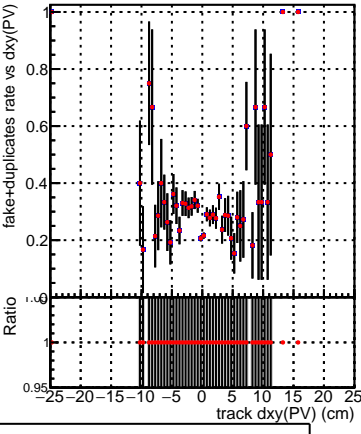

Efficiency vs Dxy(PV)**fake+duplicates vs dxy(PV)**

Legend:
 - Blue square: DQM_V0001_R000000001_Global_CMSSW_NOBATCH_RECO
 - Red square: DQM_V0001_R000000001_Global_CMSSW_BATCH_RECO

Efficiency vs Dxy(PV)**fake+duplicates vs dxy(PV)****Efficiency vs Dz(PV)****fake+duplicates vs dz(PV)****Efficiency vs Dz(PV)****fake+duplicates vs dz(PV)**