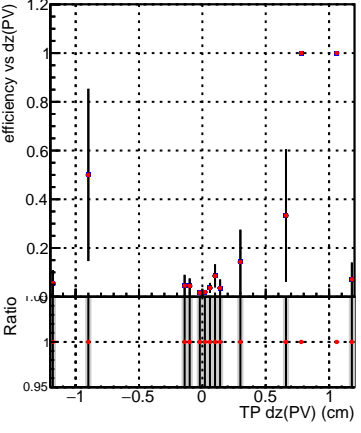

Efficiency vs Dxy(PV)**fake+duplicates vs dxy(PV)**

Legend:
 - Blue square: DQM_V0001_R000000001_Global_CMSSW_NOBATCH_RECO
 - Red square: DQM_V0001_R000000001_Global_CMSSW_BATCH_RECO

Efficiency vs Dxy(PV)**fake+duplicates vs dxy(PV)****Efficiency vs Dz(PV)****fake+duplicates vs dz(PV)****Efficiency vs Dz(PV)****fake+duplicates vs dz(PV)**