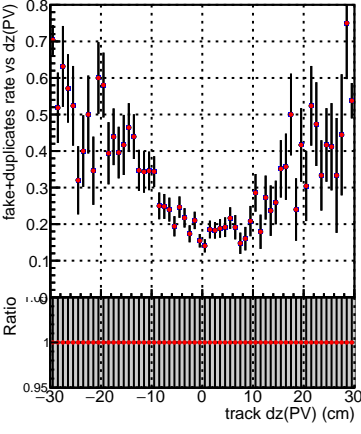

Efficiency vs Dxy(PV)**fake+duplicates vs dxy(PV)**

Legend:
 - Blue square: DQM_V0001_R000000001_Global_CMSSW_NOBATCH_RECO
 - Red square: DQM_V0001_R000000001_Global_CMSSW_BATCH_RECO

Efficiency vs Dxy(PV)**fake+duplicates vs dxy(PV)****Efficiency vs Dz(PV)****fake+duplicates vs dz(PV)****Efficiency vs Dz(PV)****fake+duplicates vs dz(PV)**