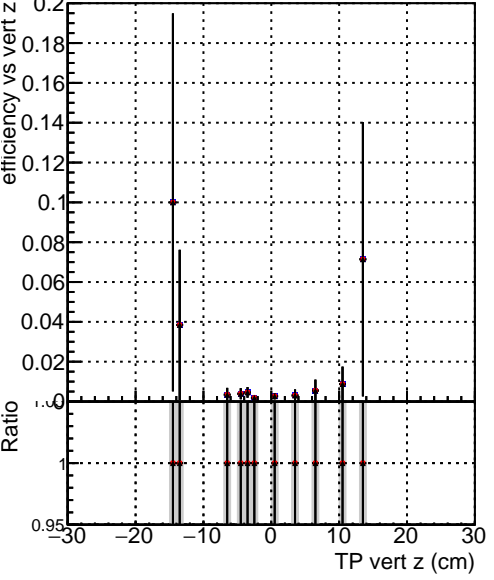

Efficiency vs vertpos

Efficiency vs TP vert r (cm)

Blue square	DQM_V0001_R000000001_Global_CMSSW_NOBATCH_RECO
Red circle	DQM_V0001_R000000001_Global_CMSSW_BATCH_RECO
Black triangle	DQM_V0001_R000000001_Global_CMSSW_FIX_RECO

Efficiency vs. sim PV z