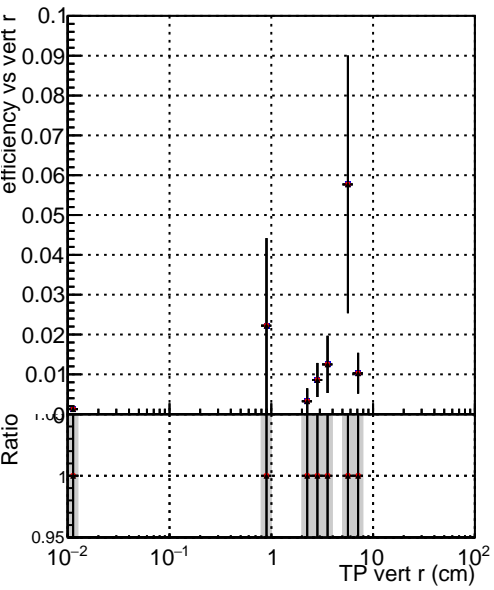

Efficiency vs vertpos

Efficiency vs TP vert r (cm)

Blue square	DQM_V0001_R000000001_Global_CMSSW_NOBATCH_RECO
Red circle	DQM_V0001_R000000001_Global_CMSSW_BATCH_RECO
Black triangle	DQM_V0001_R000000001_Global_CMSSW_FIX_RECO

Efficiency vs. sim PV z