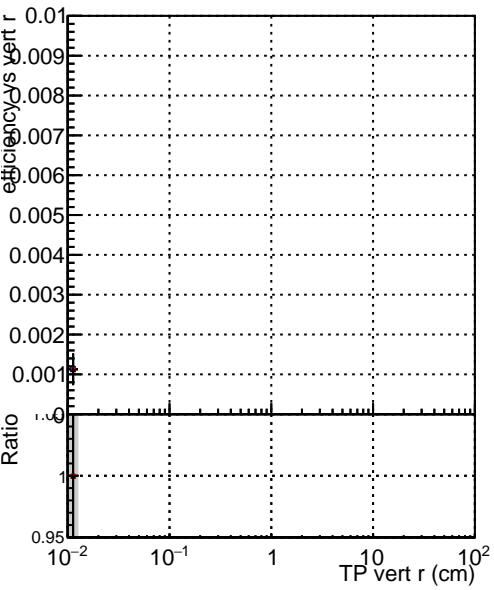

Efficiency vs vertpos

Efficiency vs TP vert z (cm)

- DQM_V0001_R000000001_Global_CMSSW_NOBATCH_RECO
- DQM_V0001_R000000001_Global_CMSSW_BATCH_RECO
- DQM_V0001_R000000001_Global_CMSSW_FIX_RECO

Efficiency vs. sim PV z