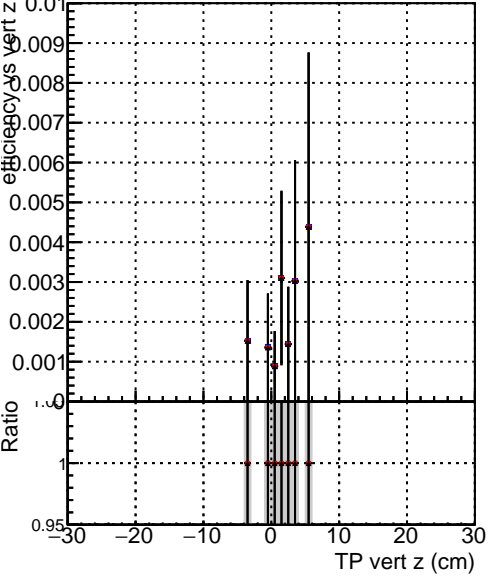

Efficiency vs vertpos

Efficiency vs TP vert z (cm)

- DQM_V0001_R000000001_Global_CMSSW_NOBATCH_RECO
- DQM_V0001_R000000001_Global_CMSSW_BATCH_RECO
- DQM_V0001_R000000001_Global_CMSSW_FIX_RECO

Efficiency vs. sim PV z