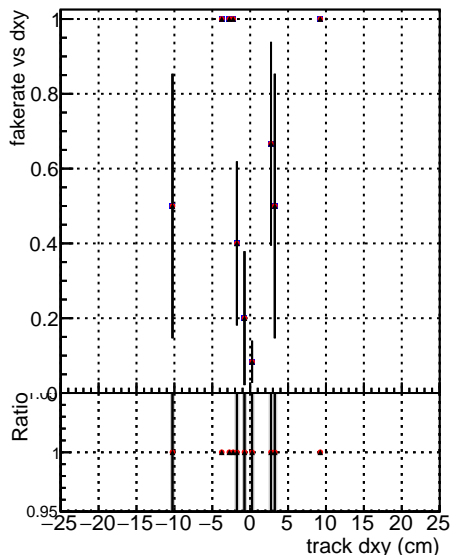

Fake rate vs dxy**Duplicates Rate vs Dxy****Pileup rate vs dxy**

█	DCM_V0001	R000000001	Global	CMSSW_NOBATCH_REC0
█	DCM_V0001	R000000001	Global	CMSSW_PATCH_REC0
█	DCM_V0001	R000000001	Global	CMSSW_FIX_REC0

Fake rate vs dz**Duplicates Rate vs Dzy****Pileup rate vs dz**