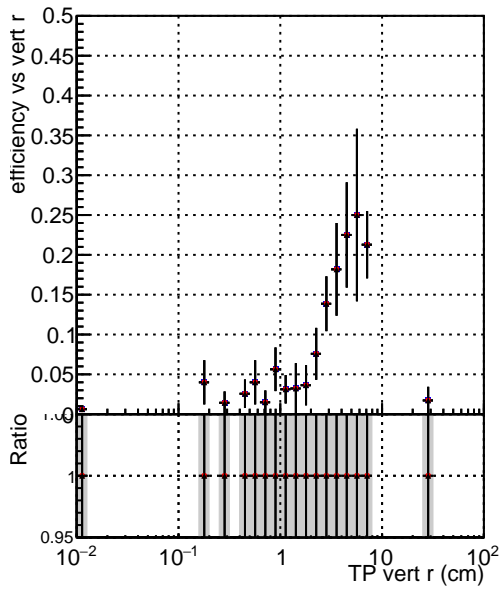

**Efficiency vs vertpos****fake+duplicates vs vert r****Efficiency**

- DQM\_V0001\_R000000001\_Global\_CMSSW\_NOBATCH\_RECO
- DQM\_V0001\_R000000001\_Global\_CMSSW\_BATCH\_RECO
- DQM\_V0001\_R000000001\_Global\_CMSSW\_FIX\_RECO

**Efficiency vs. sim PV z****fake+duplicates vs Sim. PV z**