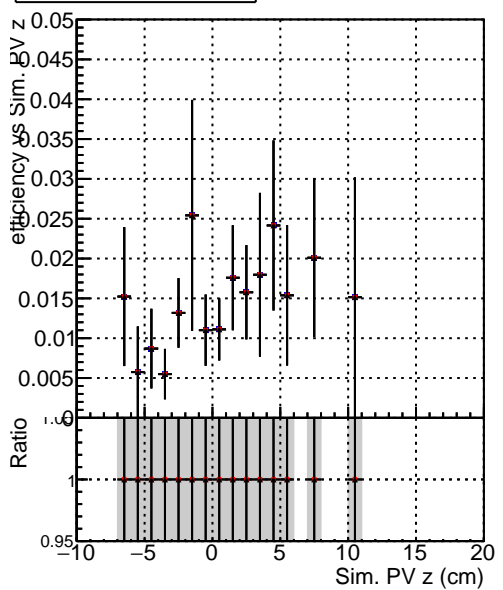

**Efficiency vs vertpos****fake+duplicates vs vert r****Efficiency**

- DQM\_V0001\_R000000001\_Global\_CMSSW\_NOBATCH\_RECO
- DQM\_V0001\_R000000001\_Global\_CMSSW\_BATCH\_RECO
- DQM\_V0001\_R000000001\_Global\_CMSSW\_FIX\_RECO

**Efficiency vs. sim PV z****fake+duplicates vs Sim. PV z**