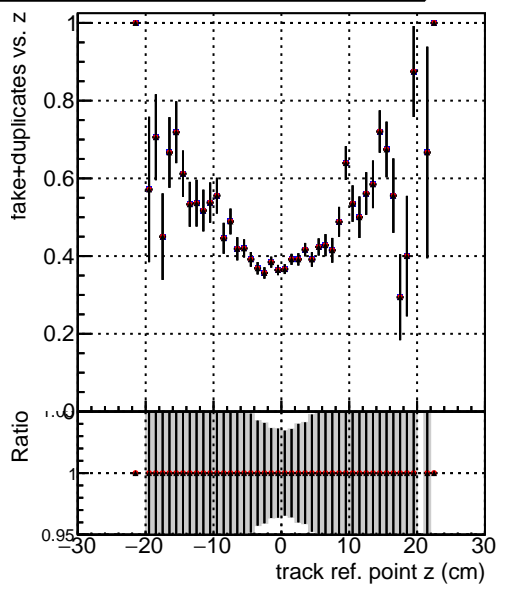

**Efficiency vs vertpos****fake+duplicates vs vert r****Efficiency**

- DQM\_V0001\_R000000001\_Global\_CMSSW\_NOBATCH\_RECO
- DQM\_V0001\_R000000001\_Global\_CMSSW\_BATCH\_RECO
- DQM\_V0001\_R000000001\_Global\_CMSSW\_FIX\_RECO

**Efficiency vs. sim PV z****fake+duplicates vs Sim. PV z**