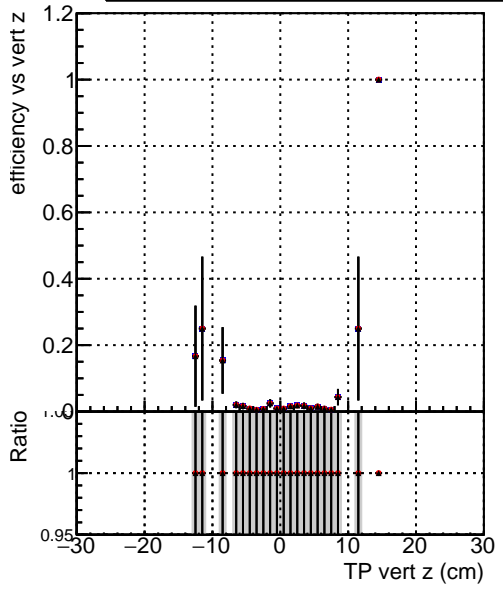

**Efficiency vs vertpos****fake+duplicates vs vert r****Efficiency**

- DQM\_V0001\_R000000001\_Global\_CMSSW\_NOBATCH\_RECO
- DQM\_V0001\_R000000001\_Global\_CMSSW\_BATCH\_RECO
- DQM\_V0001\_R000000001\_Global\_CMSSW\_FIX\_RECO

**Efficiency vs. sim PV z****fake+duplicates vs Sim. PV z**