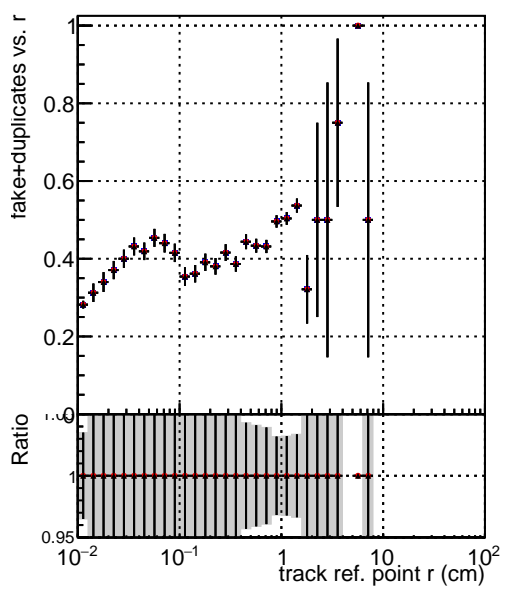

**Efficiency vs vertpos****fake+duplicates vs vert r****Efficiency**

- DQM\_V0001\_R000000001\_Global\_CMSSW\_NOBATCH\_RECO
- DQM\_V0001\_R000000001\_Global\_CMSSW\_BATCH\_RECO
- DQM\_V0001\_R000000001\_Global\_CMSSW\_FIX\_RECO

**Efficiency vs. sim PV z****fake+duplicates vs Sim. PV z**