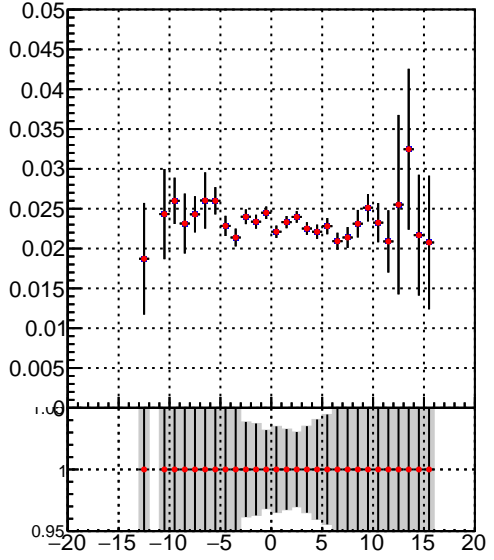

**Efficiency vs vertpos****fake+duplicates vs vert r**

Efficiency vs sim PV z

Legend: **DQM\_Original** (blue square), **DQM\_Modified** (red circle)

**Efficiency vs. sim PV z****fake+duplicates vs Sim. PV z**