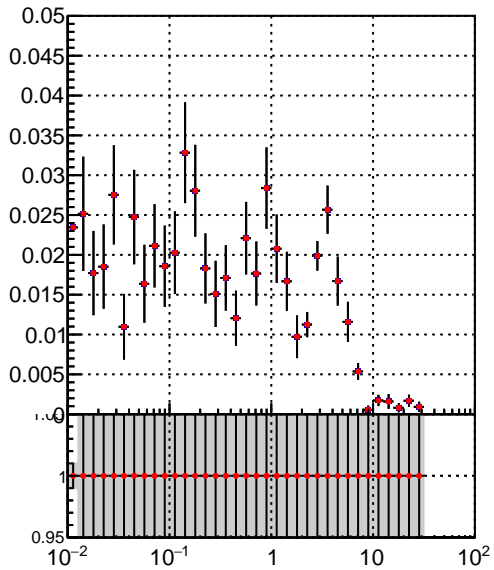

**Efficiency vs vertpos****fake+duplicates vs vert r**

Efficiency vs sim PV z

Legend: **DQM\_Original** (blue square), **DQM\_Modified** (red circle)

**Efficiency vs. sim PV z****fake+duplicates vs Sim. PV z**