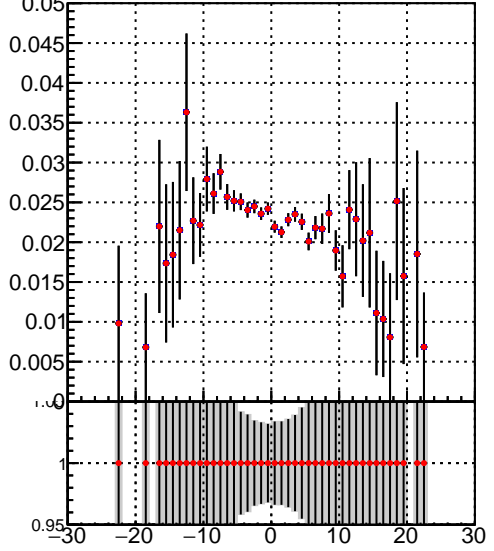

**Efficiency vs vertpos****fake+duplicates vs vert r**

Efficiency vs sim PV z

Legend: **DQM\_Original** (blue square), **DQM\_Modified** (red circle)

**Efficiency vs. sim PV z****fake+duplicates vs Sim. PV z**