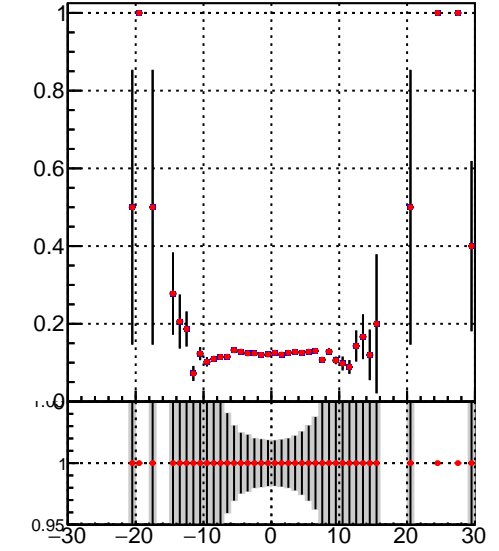

**Efficiency vs vertpos****fake+duplicates vs vert r**

Efficiency vs sim PV z

Legend: **DQM\_Original** (blue square), **DQM\_Modified** (red circle)

**Efficiency vs. sim PV z****fake+duplicates vs Sim. PV z**