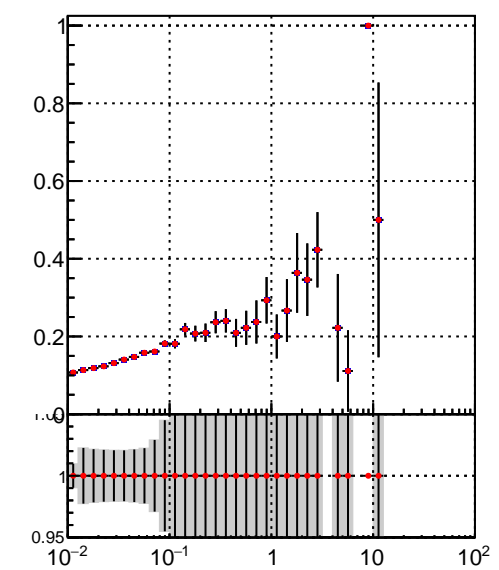

**Efficiency vs vertpos****fake+duplicates vs vert r**

Efficiency vs sim PV z

Legend: **DQM\_Original** (blue square), **DQM\_Modified** (red circle)

**Efficiency vs. sim PV z****fake+duplicates vs Sim. PV z**