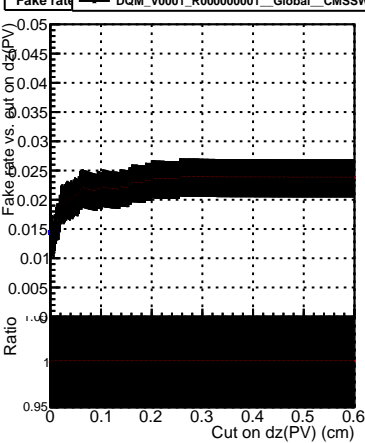

Efficiency vs. dz (PV)

Efficiency (tracking eff factorized out) vs. dz (PV)

Fake rate

■ DQM_V0001_R000000001_Global_CMSSW_orig
■ DQM_V0001_R000000001_Global_CMSSW_hpt08
■ DQM_V0001_R000000001_Global_CMSSW_hpt05