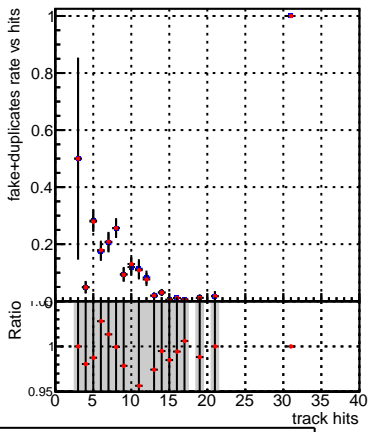

fake+duplicates vs hits

■ DQM_V0001_R000000001_Global_CMSSW_orig
★ DQM_V0001_R000000001_Global_mkFitALLCHA_RECO

**fake+duplicates vs pixel layers****fake+duplicates vs 3D layers**