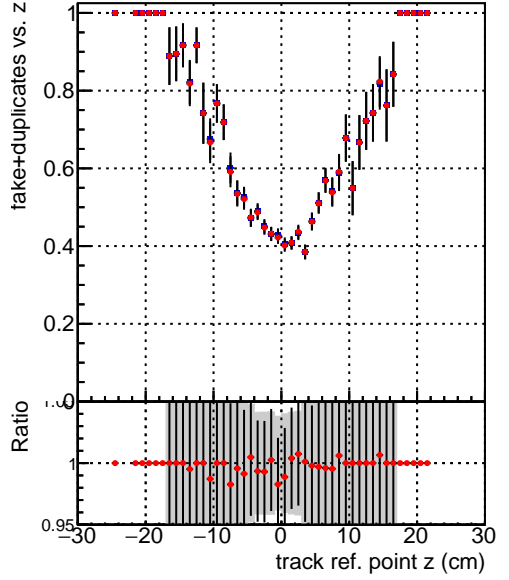

Efficiency vs vertpos**fake+duplicates vs vert r****Efficiency**

Legend:
 - Blue square: DQM_V0001_R000000001_Global_CMSSW_orig
 - Red circle: DQM_V0001_R000000001_Global_mkFitALLCHA_RECO

**Efficiency vs. sim PV z****fake+duplicates vs Sim. PV z**