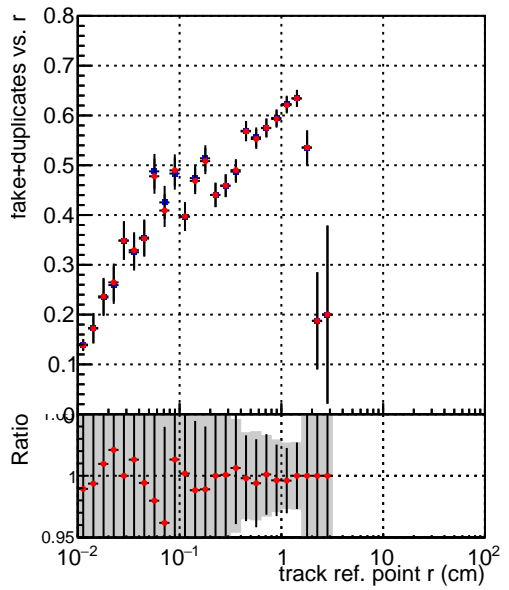

Efficiency vs vertpos**fake+duplicates vs vert r****Efficiency**

Legend:
 - Blue square: DQM_V0001_R000000001_Global_CMSSW_orig
 - Red circle: DQM_V0001_R000000001_Global_mkFitALLCHA_RECO

**Efficiency vs. sim PV z****fake+duplicates vs Sim. PV z**