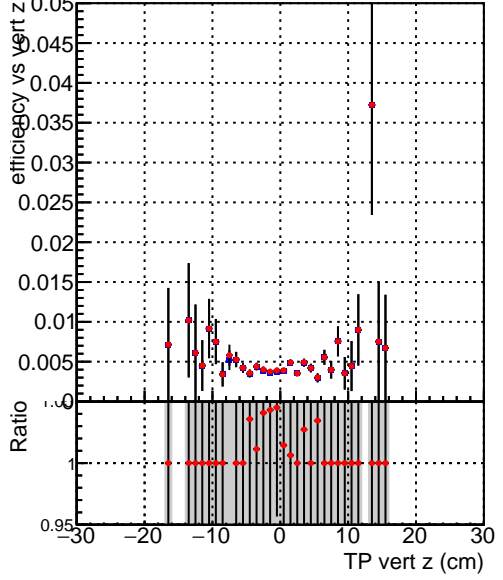

Efficiency vs vertpos**fake+duplicates vs vert r****Efficiency**

Legend:
 - Blue square: DQM_V0001_R000000001_Global_CMSSW_orig
 - Red circle: DQM_V0001_R000000001_Global_mkFitALLCHA_RECO

**Efficiency vs. sim PV z****fake+duplicates vs Sim. PV z**