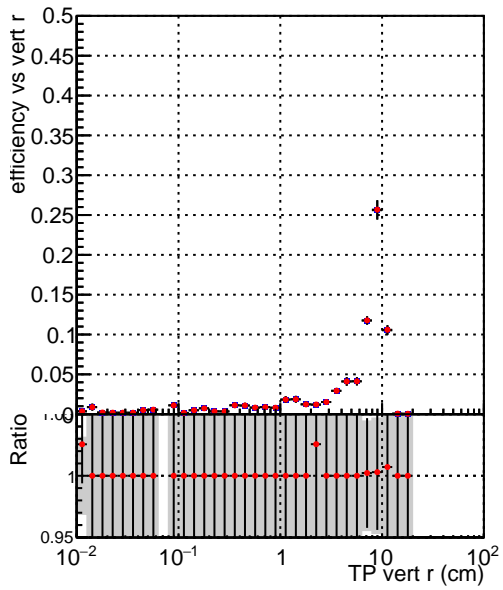

Efficiency vs vertpos**fake+duplicates vs vert r****Efficiency**

Legend:
 - Blue square: DQM_V0001_R000000001_Global_CMSSW_orig
 - Red circle: DQM_V0001_R000000001_Global_mkFitALLCHA_RECO

**Efficiency vs. sim PV z****fake+duplicates vs Sim. PV z**