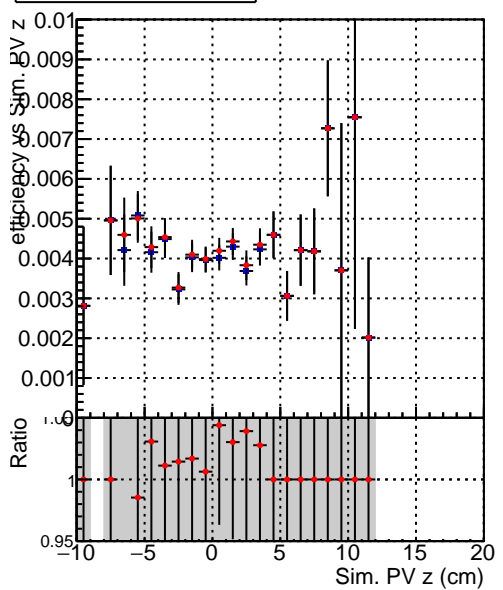

Efficiency vs vertpos**fake+duplicates vs vert r****Efficiency**

Legend:
 - Blue square: DQM_V0001_R000000001_Global_CMSSW_orig
 - Red circle: DQM_V0001_R000000001_Global_mkFitALLCHA_RECO

**Efficiency vs. sim PV z****fake+duplicates vs Sim. PV z**