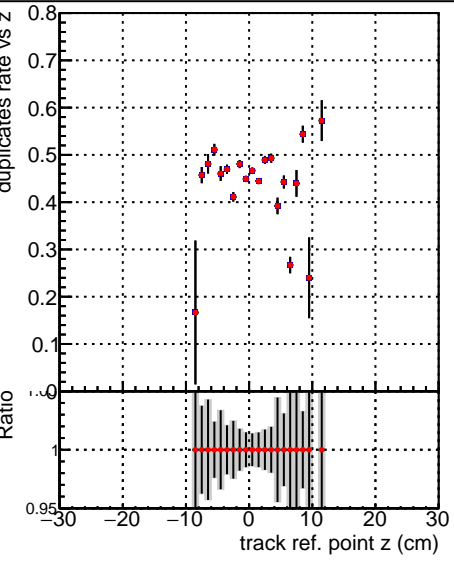

Fake rate vs vertpos**Duplicates Rate vs vertpos****Pileup rate vs vertpos**

Legend:
■ DQM_V0001_R000000001_Global_mkFiti100i0_RECO
■ DQM_V0001_R000000001_Global_mkFiti1000mod_RECO

Fake rate vs v**Duplicates Rate vs v****Pileup rate vs v****Fake rate vs. sim PV z****Duplicates Rate vs sim PV z****Pileup rate vs. sim PV z**