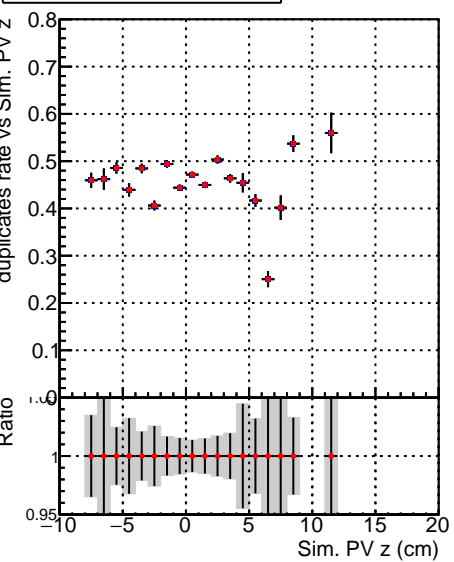

Fake rate vs vertpos**Duplicates Rate vs vertpos****Pileup rate vs vertpos**

Legend:
■ DQM_V0001_R000000001_Global_mkFiti100i0_RECO
■ DQM_V0001_R000000001_Global_mkFiti1000mod_RECO

Fake rate vs v**Duplicates Rate vs v****Pileup rate vs v****Fake rate vs. sim PV z****Duplicates Rate vs sim PV z****Pileup rate vs. sim PV z**