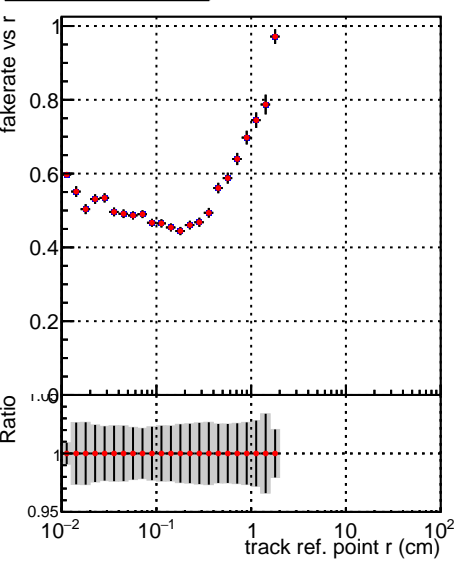

Fake rate vs vertpos**Duplicates Rate vs vertpos****Pileup rate vs vertpos**

Legend:
■ DQM_V0001_R000000001_Global_mkFiti100i0_RECO
■ DQM_V0001_R000000001_Global_mkFiti1000mod_RECO

Fake rate vs v**Duplicates Rate vs v****Pileup rate vs v****Fake rate vs. sim PV z****Duplicates Rate vs sim PV z****Pileup rate vs. sim PV z**