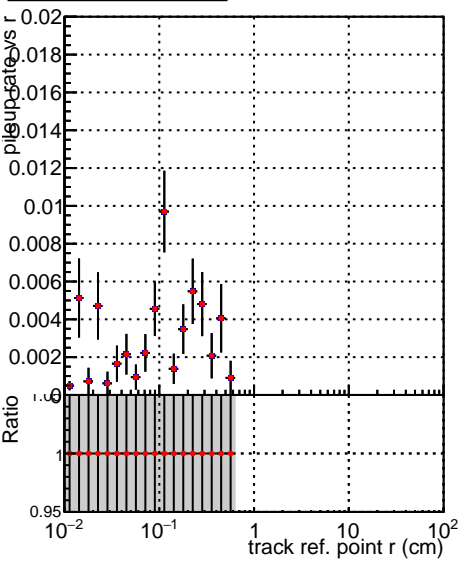

Fake rate vs vertpos**Duplicates Rate vs vertpos****Pileup rate vs vertpos**

Legend:
■ DQM_V0001_R000000001_Global_mkFiti100i0_RECO
■ DQM_V0001_R000000001_Global_mkFiti1000mod_RECO

Fake rate vs v**Duplicates Rate vs v****Pileup rate vs v****Fake rate vs. sim PV z****Duplicates Rate vs sim PV z****Pileup rate vs. sim PV z**