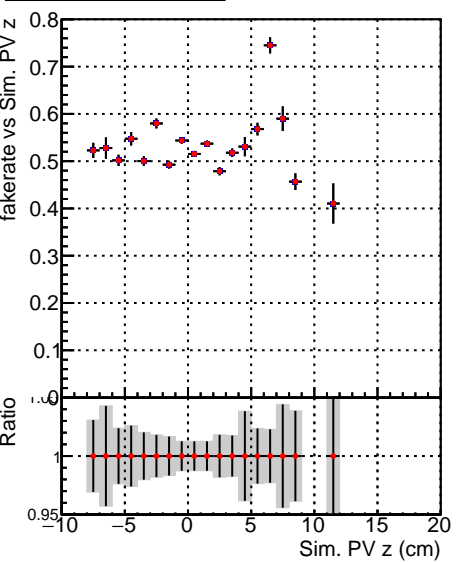

Fake rate vs vertpos**Duplicates Rate vs vertpos****Pileup rate vs vertpos**

Legend:
■ DQM_V0001_R000000001_Global_mkFiti100i0_RECO
■ DQM_V0001_R000000001_Global_mkFiti1000mod_RECO

Fake rate vs v**Duplicates Rate vs v****Pileup rate vs v****Fake rate vs. sim PV z****Duplicates Rate vs sim PV z****Pileup rate vs. sim PV z**