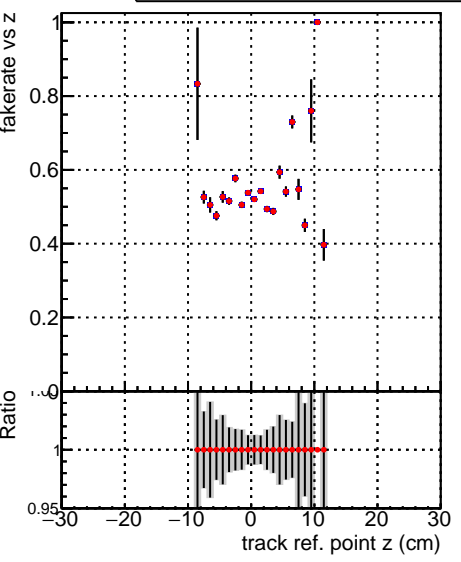

Fake rate vs vertpos**Duplicates Rate vs vertpos****Pileup rate vs vertpos**

Legend:
■ DQM_V0001_R000000001_Global_mkFiti100i0_RECO
■ DQM_V0001_R000000001_Global_mkFiti1000mod_RECO

Fake rate vs v**Duplicates Rate vs v****Pileup rate vs v****Fake rate vs. sim PV z****Duplicates Rate vs sim PV z****Pileup rate vs. sim PV z**