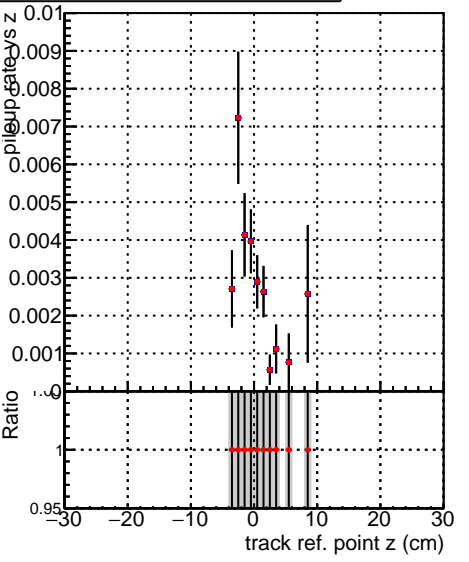

Fake rate vs vertpos**Duplicates Rate vs vertpos****Pileup rate vs vertpos**

Legend:
■ DQM_V0001_R000000001_Global_mkFiti100i0_RECO
■ DQM_V0001_R000000001_Global_mkFiti1000mod_RECO

Fake rate vs v**Duplicates Rate vs v****Pileup rate vs v****Fake rate vs. sim PV z****Duplicates Rate vs sim PV z****Pileup rate vs. sim PV z**