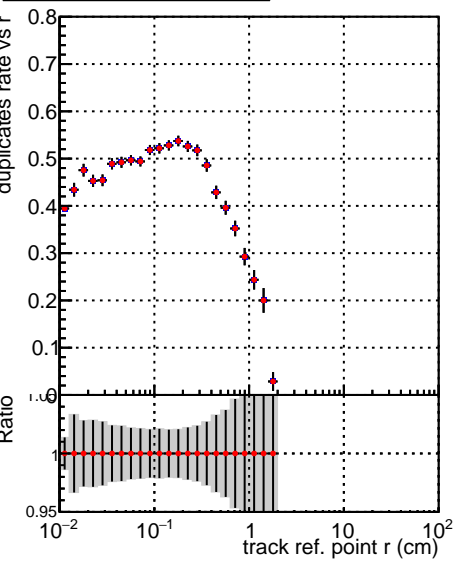

Fake rate vs vertpos**Duplicates Rate vs vertpos****Pileup rate vs vertpos**

Legend:
■ DQM_V0001_R000000001_Global_mkFiti100i0_RECO
■ DQM_V0001_R000000001_Global_mkFiti1000mod_RECO

Fake rate vs v**Duplicates Rate vs v****Pileup rate vs v****Fake rate vs. sim PV z****Duplicates Rate vs sim PV z****Pileup rate vs. sim PV z**