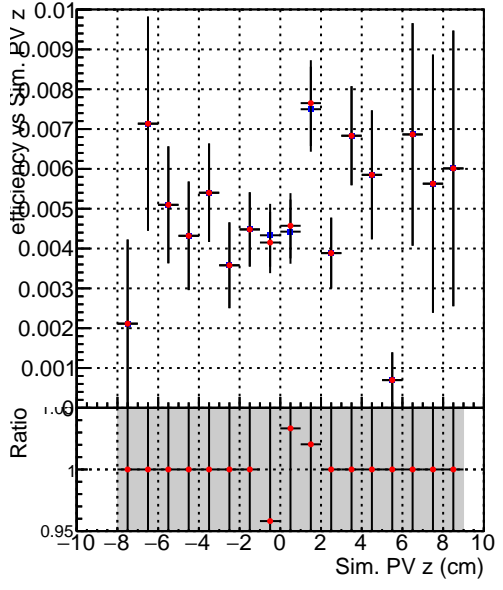

Efficiency vs vertpos**fake+duplicates vs vert r**

■ DQM_V0001_R000000001_Global_mkFit100i0_RECO
● DQM_V0001_R000000001_Global_mkFit1000mod_RECO

Efficiency vs vert z**Efficiency vs. sim PV z****fake+duplicates vs Sim. PV z**