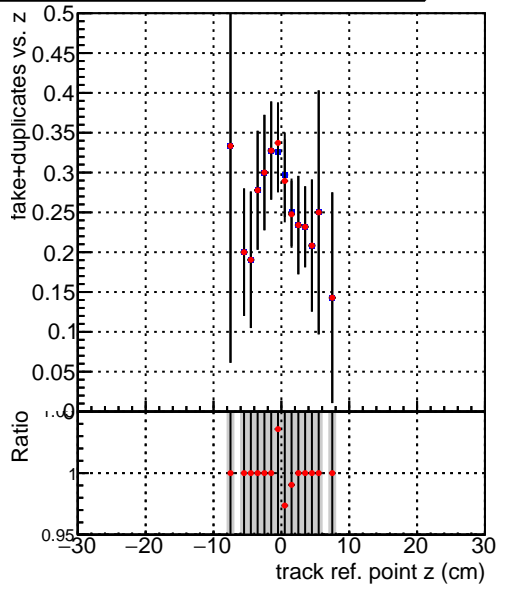

Efficiency vs vertpos**fake+duplicates vs vert r**

■ DQM_V0001_R000000001_Global_mkFit100i0_RECO
● DQM_V0001_R000000001_Global_mkFit1000mod_RECO

Efficiency vs vert z**Efficiency vs. sim PV z****fake+duplicates vs Sim. PV z**