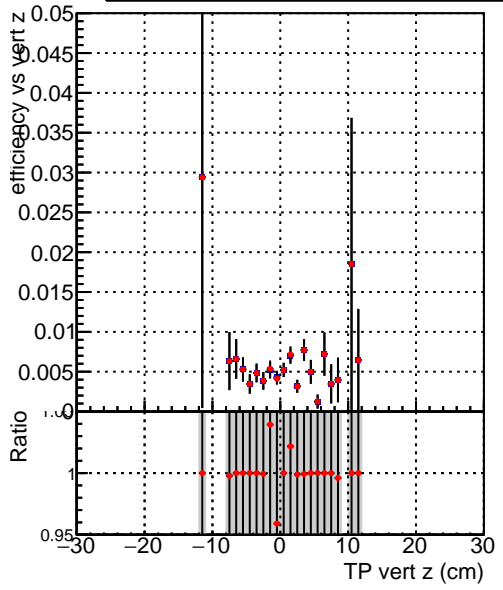

Efficiency vs vertpos**fake+duplicates vs vert r**

■ DQM_V0001_R000000001_Global_mkFit100i0_RECO
● DQM_V0001_R000000001_Global_mkFit1000mod_RECO

Efficiency vs vert z**Efficiency vs. sim PV z****fake+duplicates vs Sim. PV z**