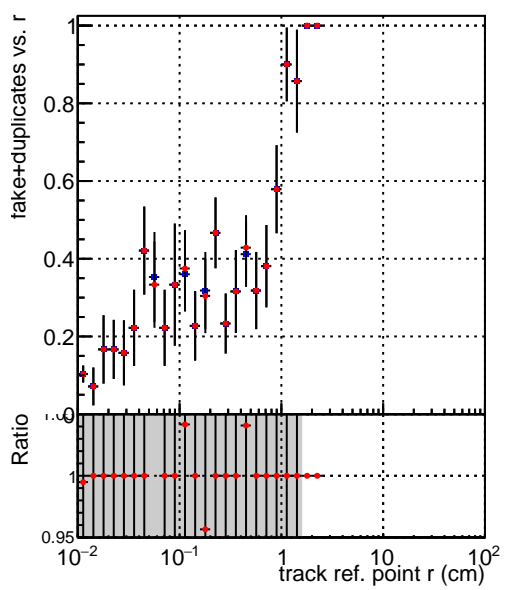

Efficiency vs vertpos**fake+duplicates vs vert r**

■ DQM_V0001_R000000001_Global_mkFit100i0_RECO
● DQM_V0001_R000000001_Global_mkFit1000mod_RECO

Efficiency vs vert z**Efficiency vs. sim PV z****fake+duplicates vs Sim. PV z**