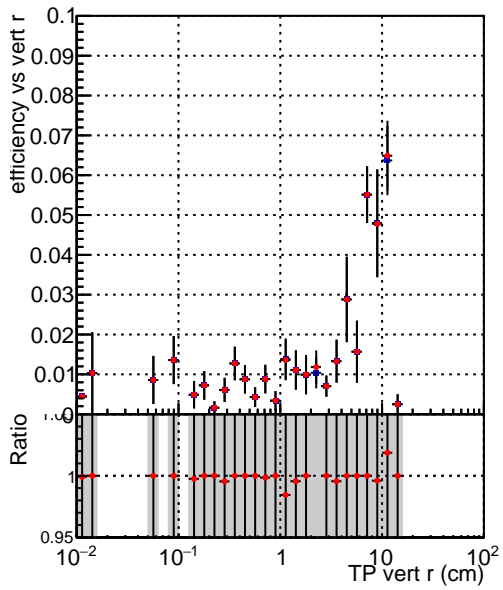

Efficiency vs vertpos**fake+duplicates vs vert r**

■ DQM_V0001_R000000001_Global_mkFit100i0_RECO
● DQM_V0001_R000000001_Global_mkFit1000mod_RECO

Efficiency vs vert z**Efficiency vs. sim PV z****fake+duplicates vs Sim. PV z**