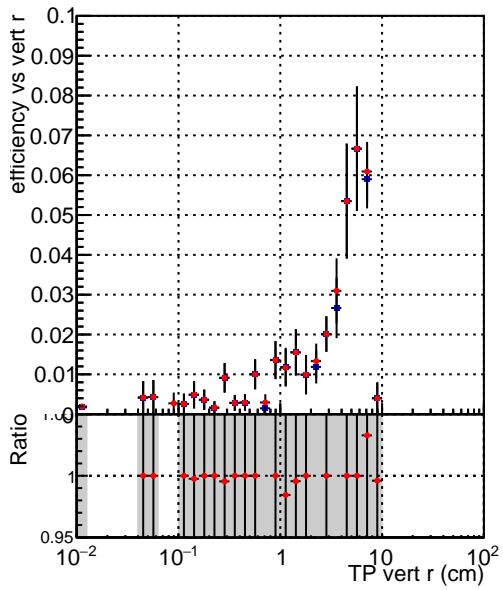

Efficiency vs vertpos**fake+duplicates vs vert r**

Legend for Efficiency vs. vert z and fake+duplicates vs. track ref. point z:

- Blue square: DQM_V0001_R000000001_Global_mkFit100i0_RECO
- Red circle: DQM_V0001_R000000001_Global_mkFit1000mod_RECO

Efficiency vs. vert z**Efficiency vs. sim PV z****fake+duplicates vs Sim. PV z**