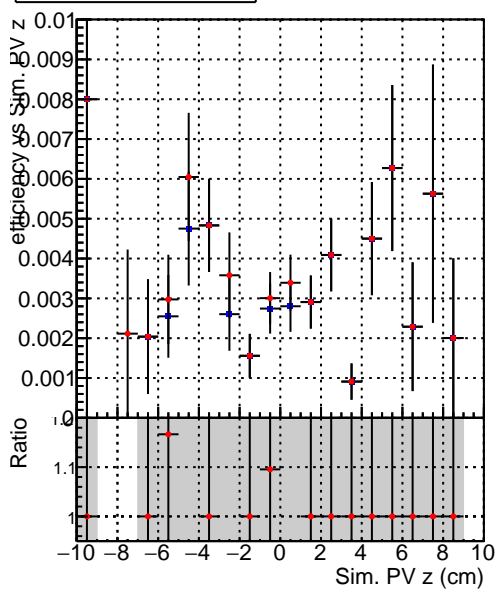

Efficiency vs vertpos**fake+duplicates vs vert r**

Legend for Efficiency vs. vert z and fake+duplicates vs. track ref. point z:

- Blue square: DQM_V0001_R000000001_Global_mkFit100i0_RECO
- Red circle: DQM_V0001_R000000001_Global_mkFit1000mod_RECO

Efficiency vs. vert z**Efficiency vs. sim PV z****fake+duplicates vs Sim. PV z**