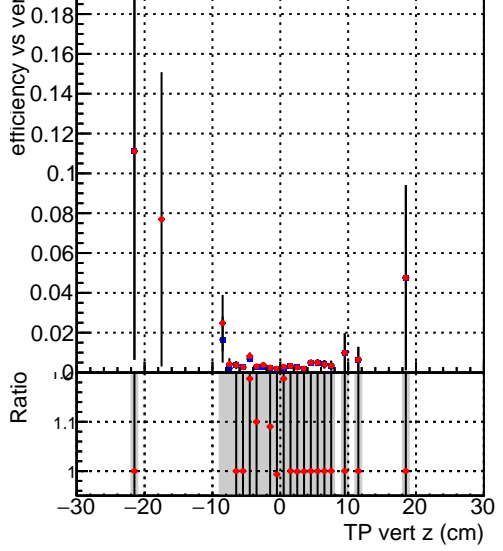

Efficiency vs vertpos**fake+duplicates vs vert r**

Legend for Efficiency vs. vert z and fake+duplicates vs. track ref. point z:

- Blue square: DQM_V0001_R000000001_Global_mkFit100i0_RECO
- Red circle: DQM_V0001_R000000001_Global_mkFit1000mod_RECO

Efficiency vs. vert z**Efficiency vs. sim PV z****fake+duplicates vs Sim. PV z**