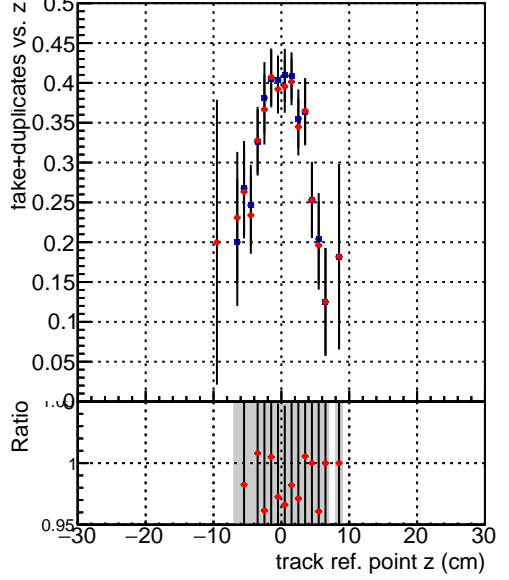

Efficiency vs vertpos**fake+duplicates vs vert r**

Legend for Efficiency vs. vert z and fake+duplicates vs. track ref. point z:

- Blue square: DQM_V0001_R000000001_Global_mkFit100i0_RECO
- Red circle: DQM_V0001_R000000001_Global_mkFit1000mod_RECO

Efficiency vs. vert z**Efficiency vs. sim PV z****fake+duplicates vs Sim. PV z**