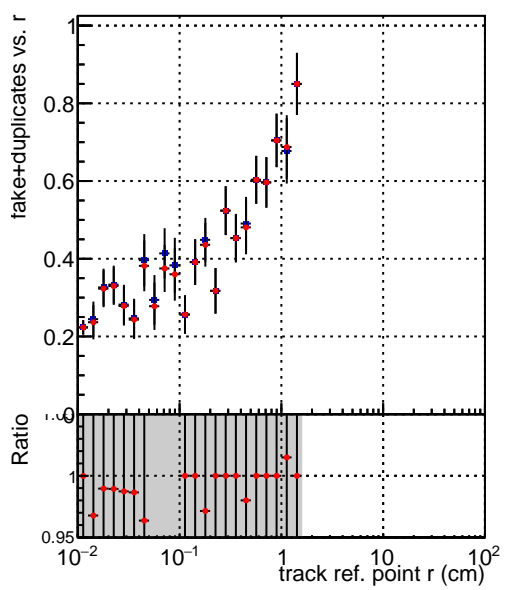

Efficiency vs vertpos**fake+duplicates vs vert r**

Legend for Efficiency vs. vert z and fake+duplicates vs. track ref. point z:

- Blue square: DQM_V0001_R000000001_Global_mkFit100i0_RECO
- Red circle: DQM_V0001_R000000001_Global_mkFit1000mod_RECO

Efficiency vs. vert z**Efficiency vs. sim PV z****fake+duplicates vs Sim. PV z**