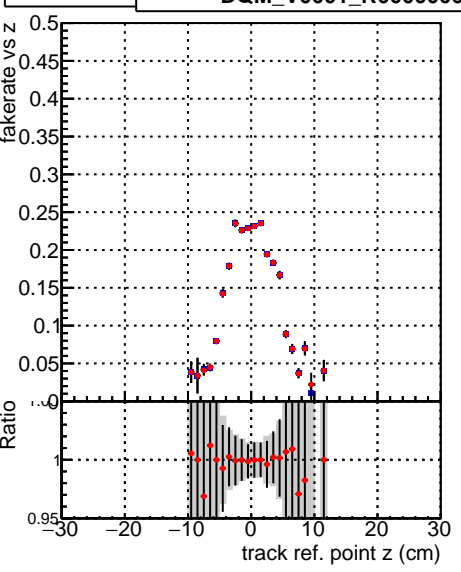

Fake rate vs vertpos**Duplicates Rate vs vertpos****Pileup rate vs vertpos****Fake rate vs v****Duplicates Rate vs v****Pileup rate vs v**

■ DQM_V0001_R000000001_Global_mkFiti100i0_RECO
◆ DQM_V0001_R000000001_Global_mkFiti1000mod_RECO

Fake rate vs. sim PV z**Duplicates Rate vs sim PV z****Pileup rate vs. sim PV z**