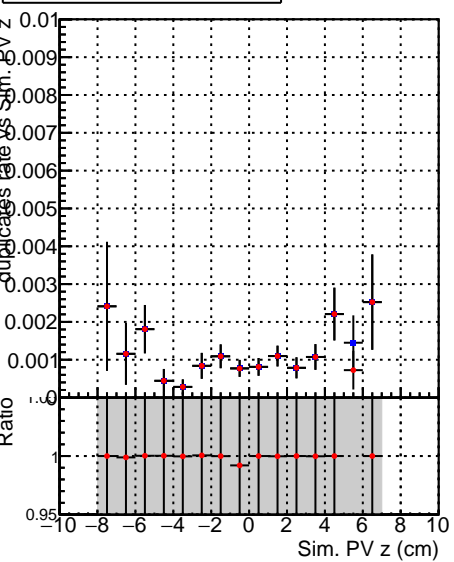

Fake rate vs vertpos**Duplicates Rate vs vertpos****Pileup rate vs vertpos****Fake rate vs v****Duplicates Rate vs v****Pileup rate vs v**

■ DQM_V0001_R000000001_Global_mkFiti100i0_RECO
◆ DQM_V0001_R000000001_Global_mkFiti1000mod_RECO

Fake rate vs. sim PV z**Duplicates Rate vs sim PV z****Pileup rate vs. sim PV z**