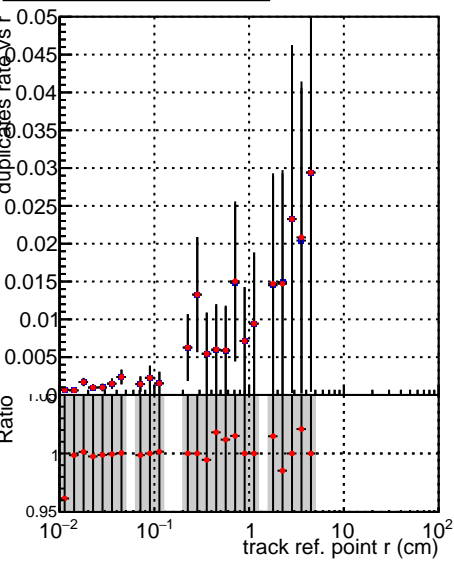

Fake rate vs vertpos**Duplicates Rate vs vertpos****Pileup rate vs vertpos****Fake rate vs v****Duplicates Rate vs v****Pileup rate vs v**

■ DQM_V0001_R000000001_Global_mkFiti100i0_RECO
◆ DQM_V0001_R000000001_Global_mkFiti1000mod_RECO

Fake rate vs. sim PV z**Duplicates Rate vs sim PV z****Pileup rate vs. sim PV z**