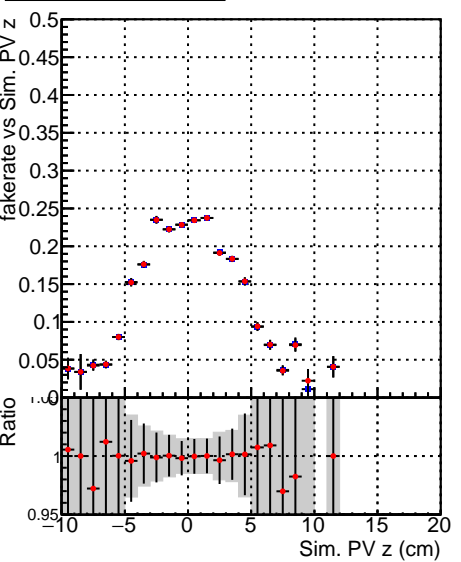

Fake rate vs vertpos**Duplicates Rate vs vertpos****Pileup rate vs vertpos****Fake rate vs v****Duplicates Rate vs v****Pileup rate vs v**

■ DQM_V0001_R000000001_Global_mkFiti100i0_RECO
◆ DQM_V0001_R000000001_Global_mkFiti1000mod_RECO

Fake rate vs. sim PV z**Duplicates Rate vs sim PV z****Pileup rate vs. sim PV z**