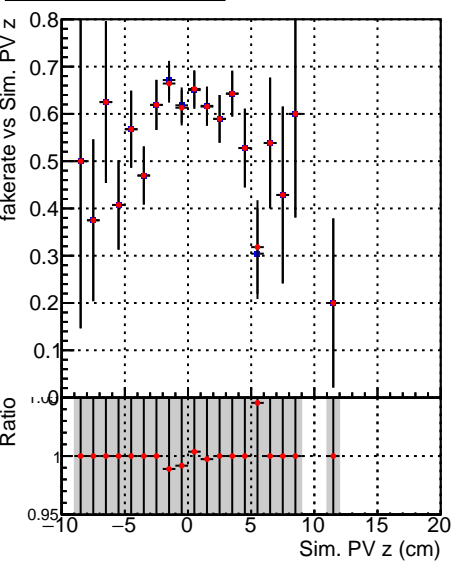

**Fake rate vs vertpos****Duplicates Rate vs vertpos****Pileup rate vs vertpos****Fake rate vs v****Duplicates Rate vs v****Pileup rate vs v**

■ DQM\_V0001\_R000000001\_Global\_mkFiti100i0\_RECO  
■ DQM\_V0001\_R000000001\_Global\_mkFiti1000mod\_RECO

**Fake rate vs. sim PV z****Duplicates Rate vs sim PV z****Pileup rate vs. sim PV z**