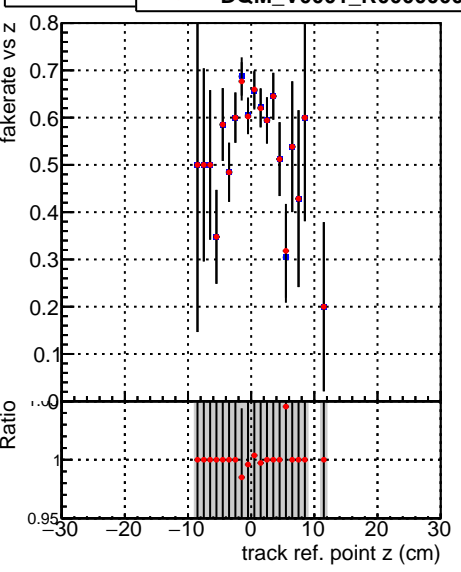

**Fake rate vs vertpos****Duplicates Rate vs vertpos****Pileup rate vs vertpos****Fake rate vs v****Duplicates Rate vs v****Pileup rate vs v**

■ DQM\_V0001\_R000000001\_Global\_mkFiti100i0\_RECO  
■ DQM\_V0001\_R000000001\_Global\_mkFiti1000mod\_RECO

**Fake rate vs. sim PV z****Duplicates Rate vs sim PV z****Pileup rate vs. sim PV z**