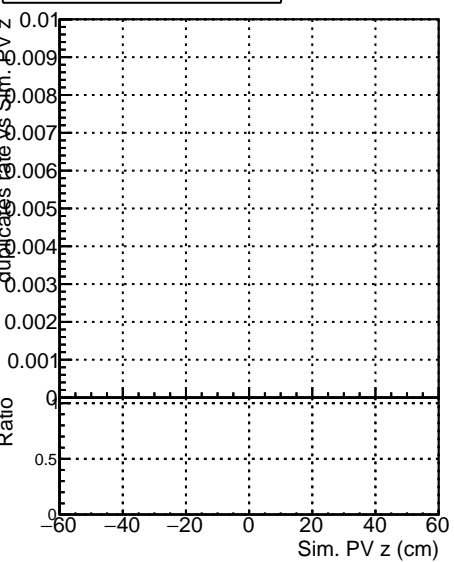

**Fake rate vs vertpos****Duplicates Rate vs vertpos****Pileup rate vs vertpos****Fake rate vs v****Duplicates Rate vs v****Pileup rate vs v**

■ DQM\_V0001\_R000000001\_Global\_mkFiti100i0\_RECO  
■ DQM\_V0001\_R000000001\_Global\_mkFiti1000mod\_RECO

**Fake rate vs. sim PV z****Duplicates Rate vs sim PV z****Pileup rate vs. sim PV z**