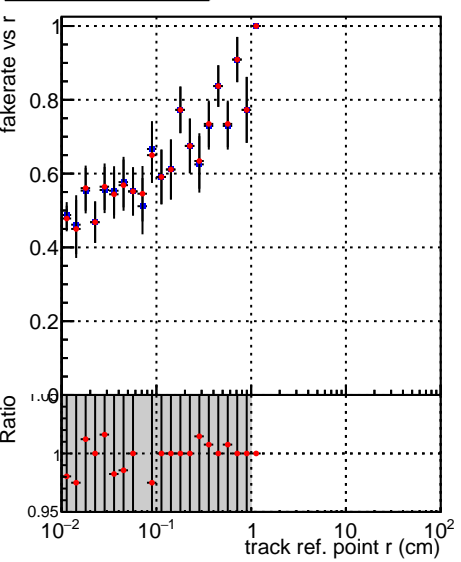

**Fake rate vs vertpos****Duplicates Rate vs vertpos****Pileup rate vs vertpos****Fake rate vs v****Duplicates Rate vs v****Pileup rate vs v**

■ DQM\_V0001\_R000000001\_Global\_mkFiti100i0\_RECO  
■ DQM\_V0001\_R000000001\_Global\_mkFiti1000mod\_RECO

**Fake rate vs. sim PV z****Duplicates Rate vs sim PV z****Pileup rate vs. sim PV z**