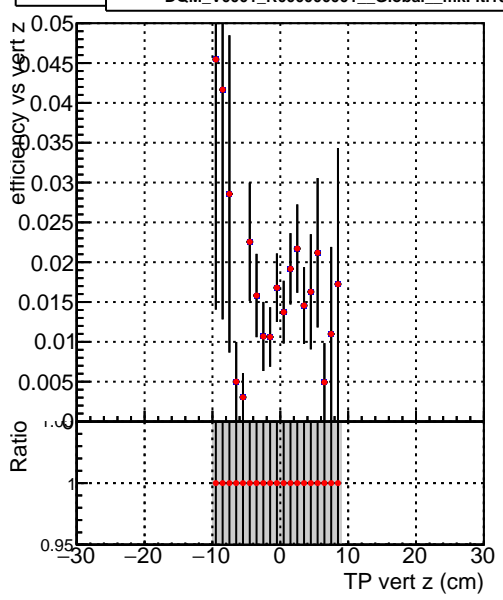

Efficiency vs vertpos

— DQM_V0001_R000000001_Global_mkFit100i0_RECO
— DQM_V0001_R000000001_Global_mkFit1000mod_RECO

Efficiency vs vert z

Efficiency vs. sim PV z