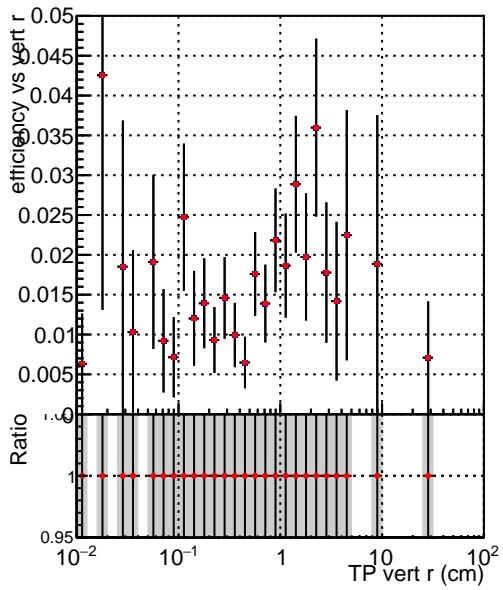

Efficiency vs vertpos

— DQM_V0001_R000000001_Global_mkFit100i0_RECO
— DQM_V0001_R000000001_Global_mkFit1000mod_RECO

Efficiency vs vert z

Efficiency vs. sim PV z