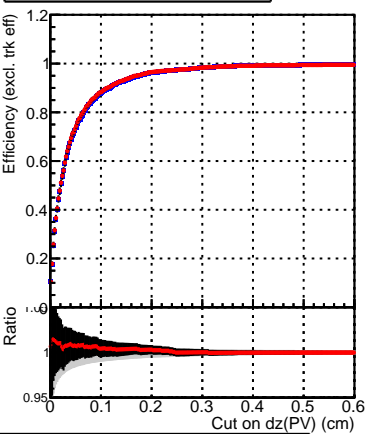

Efficiency vs. dz (PV)

Efficiency (tracking eff factorized out) vs. dz (PV)

- DQM_V0001_R000000001_Global_mkFit100i0_RECO
- DQM_V0001_R000000001_Global_mkFit1000mod_RECO