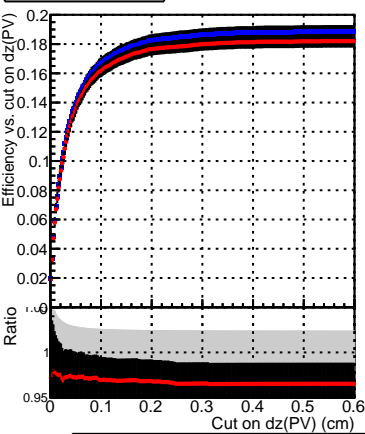

Efficiency vs. dz (PV)

Efficiency (tracking eff factorized out) vs. dz (PV)

- DQM_V0001_R000000001_Global_mkFit100i0_RECO
- DQM_V0001_R000000001_Global_mkFit1000mod_RECO