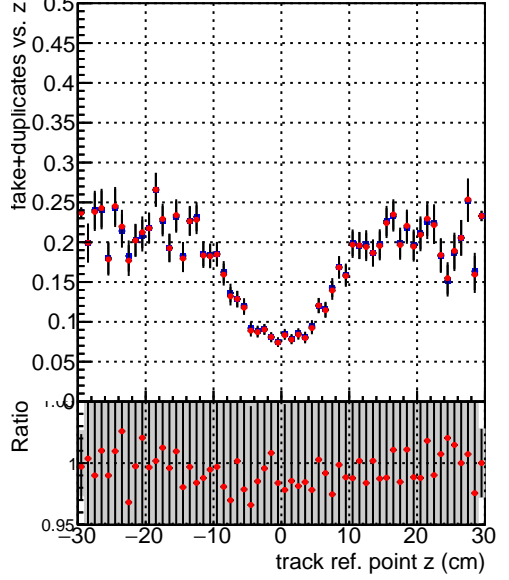

Efficiency vs vertpos**fake+duplicates vs vert r**

Legend for Efficiency vs. TP vert z and fake+duplicates vs. track ref. point z:

- Blue square: DQM_V0001_R000000001_Global_mkFit100i0_RECO
- Red circle: DQM_V0001_R000000001_Global_mkFit1000mod_RECO

Efficiency vs. TP vert z**Efficiency vs. sim PV z****fake+duplicates vs Sim. PV z**