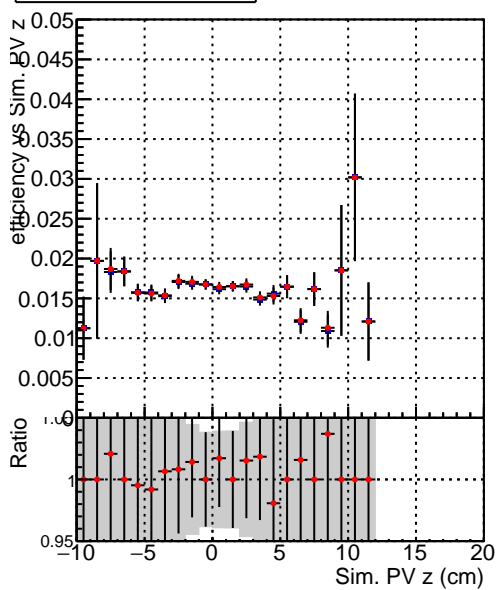

Efficiency vs vertpos**fake+duplicates vs vert r**

Legend for Efficiency vs. TP vert z and fake+duplicates vs. track ref. point z:

- Blue square: DQM_V0001_R000000001_Global_mkFit100i0_RECO
- Red circle: DQM_V0001_R000000001_Global_mkFit1000mod_RECO

Efficiency vs. TP vert z**Efficiency vs. sim PV z****fake+duplicates vs Sim. PV z**