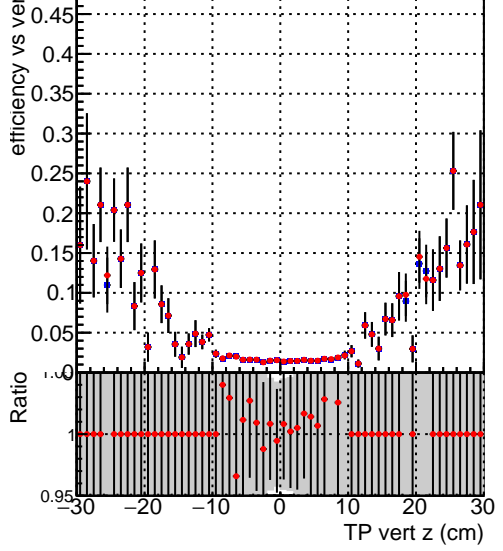

Efficiency vs vertpos**fake+duplicates vs vert r**

Legend for Efficiency vs. TP vert z and fake+duplicates vs. track ref. point z:

- Blue square: DQM_V0001_R000000001_Global_mkFit100i0_RECO
- Red circle: DQM_V0001_R000000001_Global_mkFit1000mod_RECO

Efficiency vs. TP vert z**Efficiency vs. sim PV z****fake+duplicates vs Sim. PV z**