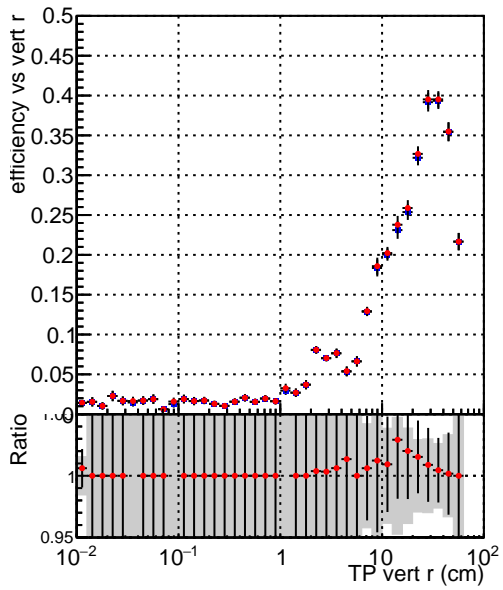

Efficiency vs vertpos**fake+duplicates vs vert r**

Legend for Efficiency vs. TP vert z and fake+duplicates vs. track ref. point z:

- Blue square: DQM_V0001_R000000001_Global_mkFit100i0_RECO
- Red circle: DQM_V0001_R000000001_Global_mkFit1000mod_RECO

Efficiency vs. TP vert z**Efficiency vs. sim PV z****fake+duplicates vs Sim. PV z**