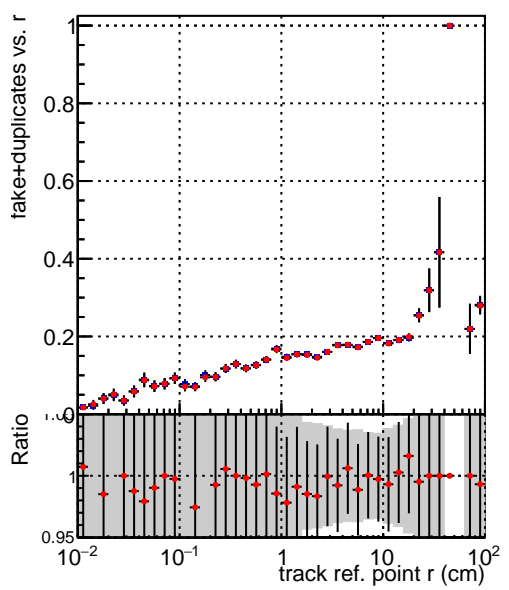

Efficiency vs vertpos**fake+duplicates vs vert r**

Legend for Efficiency vs. TP vert z and fake+duplicates vs. track ref. point z:

- Blue square: DQM_V0001_R000000001_Global_mkFit100i0_RECO
- Red circle: DQM_V0001_R000000001_Global_mkFit1000mod_RECO

Efficiency vs. TP vert z**Efficiency vs. sim PV z****fake+duplicates vs Sim. PV z**