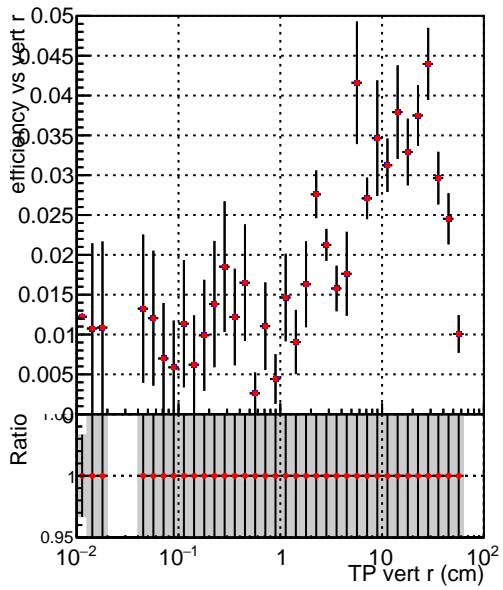

Efficiency vs vertpos

Legend:
- DQM_V0001_R000000001_Global_mkFit100i0_RECO
- DQM_V0001_R000000001_Global_mkFit1000mod_RECO

Efficiency vs vert z

Efficiency vs. sim PV z