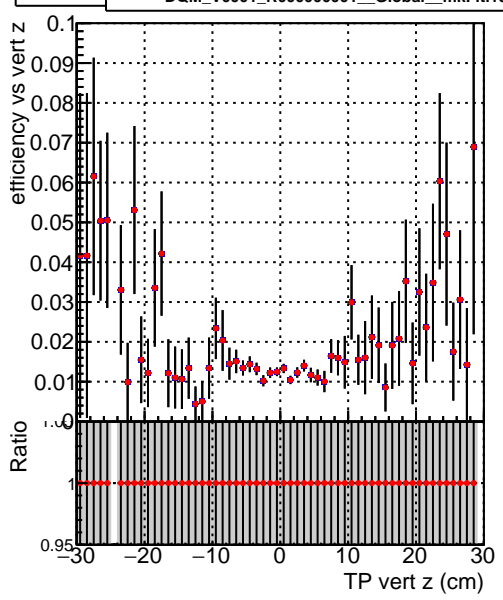

Efficiency vs vertpos

Legend:
- DQM_V0001_R000000001_Global_mkFit100i0_RECO
- DQM_V0001_R000000001_Global_mkFit1000mod_RECO

Efficiency vs vert z

Efficiency vs. sim PV z