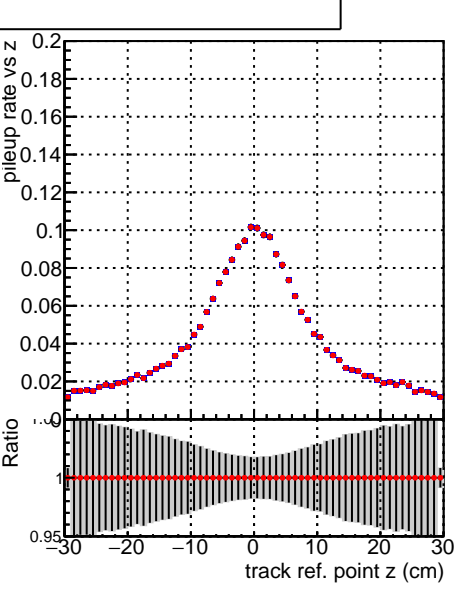

Fake rate vs vertpos**Duplicates Rate vs vertpos****Pileup rate vs vertpos**

Legend:
—●— DQM_V0001_R000000001_Global_mkFiti100i0_RECO
—●— DQM_V0001_R000000001_Global_mkFiti1000mod_RECO

Fake rate vs v**Fake rate vs. sim PV z**