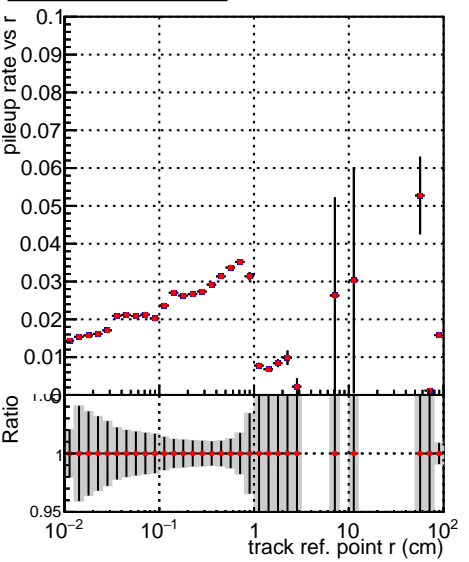

Fake rate vs vertpos**Duplicates Rate vs vertpos****Pileup rate vs vertpos**

Legend:
—●— DQM_V0001_R000000001_Global_mkFiti100i0_RECO
—●— DQM_V0001_R000000001_Global_mkFiti1000mod_RECO

Fake rate vs v**Fake rate vs. sim PV z**