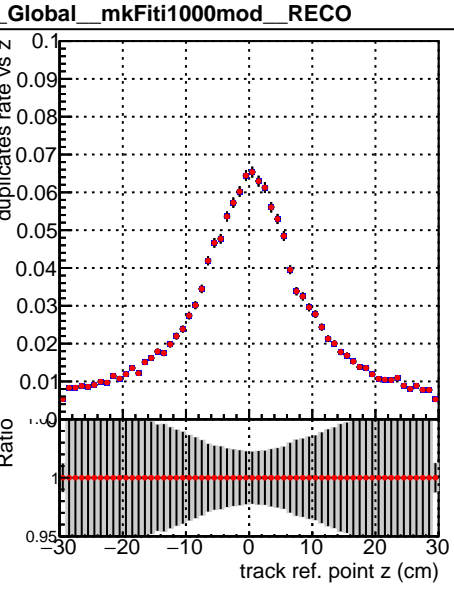

Fake rate vs vertpos**Duplicates Rate vs vertpos****Pileup rate vs vertpos**

Legend:
—●— DQM_V0001_R000000001_Global_mkFiti100i0_RECO
—●— DQM_V0001_R000000001_Global_mkFiti1000mod_RECO

Fake rate vs v**Fake rate vs. sim PV z**