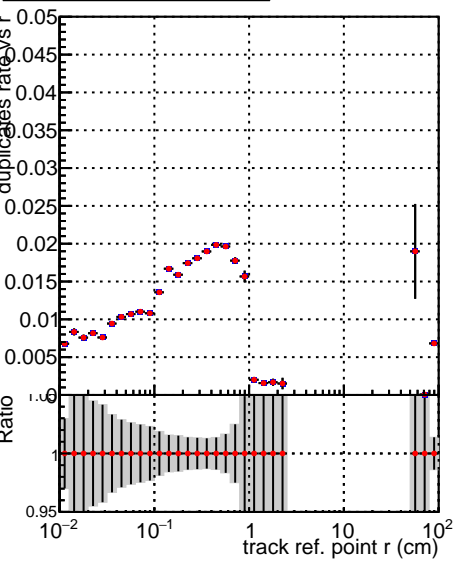

Fake rate vs vertpos**Duplicates Rate vs vertpos****Pileup rate vs vertpos**

Legend:
—●— DQM_V0001_R000000001_Global_mkFiti100i0_RECO
—●— DQM_V0001_R000000001_Global_mkFiti1000mod_RECO

Fake rate vs v**Fake rate vs. sim PV z**