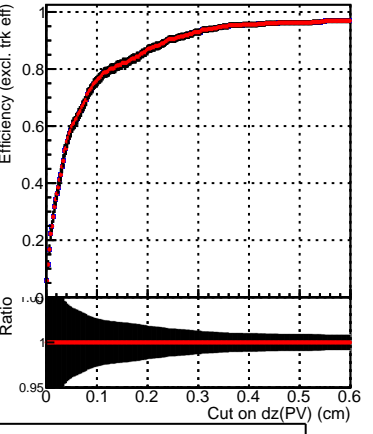

Efficiency vs. dz (PV)

Efficiency (tracking eff factorized out) vs. dz (PV)

Legend:
- DQM_V0001_R000000001_Global_mkFit100i0_RECO
- DQM_V0001_R000000001_Global_mkFit100mod_RECO