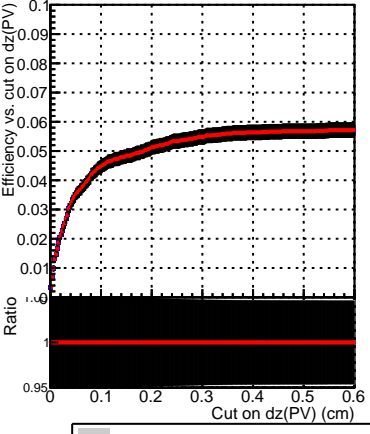

Efficiency vs. dz (PV)

Efficiency (tracking eff factorized out) vs. dz (PV)

Legend:
- DQM_V0001_R000000001_Global_mkFit100i0_RECO
- DQM_V0001_R000000001_Global_mkFit100mod_RECO