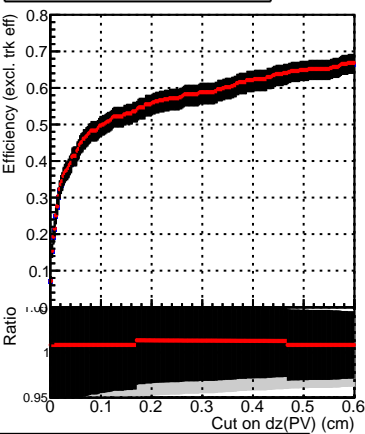

Efficiency vs. dz (PV)

Efficiency (tracking eff factorized out) vs. dz (PV)

Fake rate

—■ DQM_V0001_R000000001_Global_mkFitQCDi1_RECO
—■ DQM_V0001_R000000001_Global_mkFitQCDmod_RECO