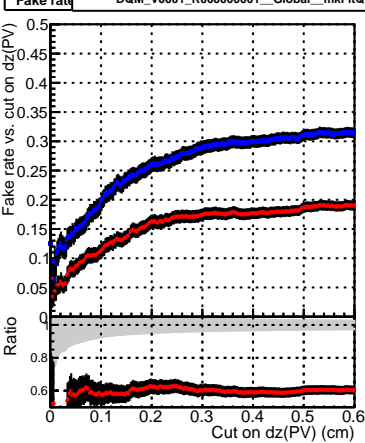

Efficiency vs. dz (PV)

Efficiency (tracking eff factorized out) vs. dz (PV)

Fake rate

—■ DQM_V0001_R000000001_Global_mkFitQCDi1_RECO
—■ DQM_V0001_R000000001_Global_mkFitQCDmod_RECO