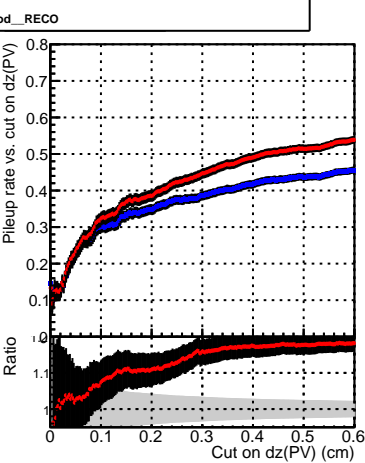

Efficiency vs. dz (PV)

Efficiency (tracking eff factorized out) vs. dz (PV)

Fake rate

—■ DQM_V0001_R000000001_Global_mkFitQCDi1_RECO
—■ DQM_V0001_R000000001_Global_mkFitQCDmod_RECO