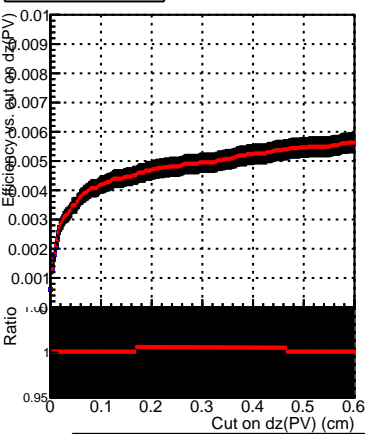

Efficiency vs. dz (PV)

Efficiency (tracking eff factorized out) vs. dz (PV)

Fake rate

—■ DQM_V0001_R000000001_Global_mkFitQCDi1_RECO
—■ DQM_V0001_R000000001_Global_mkFitQCDmod_RECO