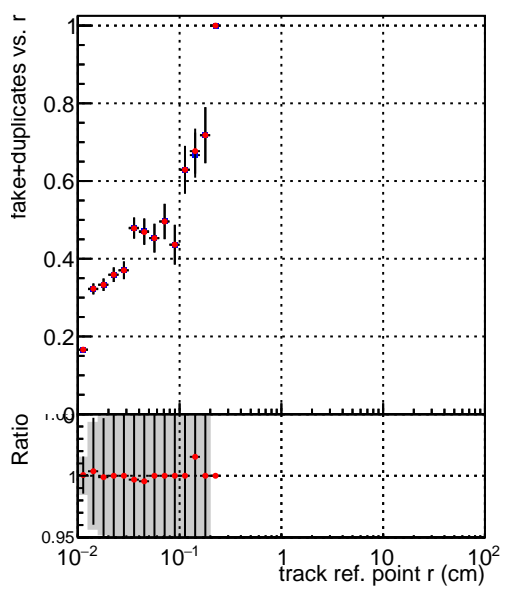

Efficiency vs vertpos**fake+duplicates vs vert r**

■ DQM_V0001_R000000001_Global_mkFitQCDi1_RECO
■ DQM_V0001_R000000001_Global_mkFitQCDmod_RECO

Efficiency vs vert z**Efficiency vs. sim PV z****fake+duplicates vs Sim. PV z**