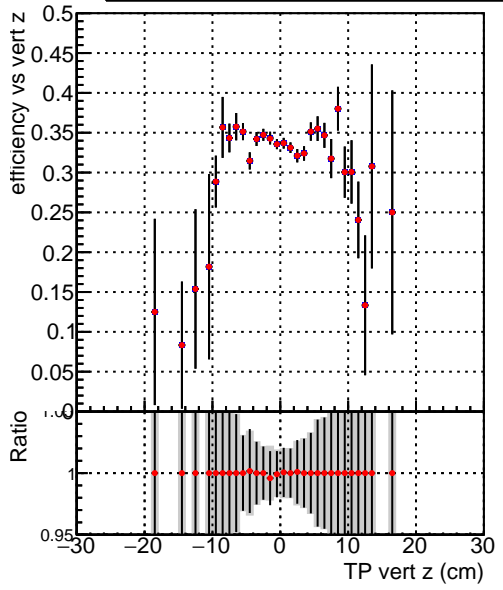

Efficiency vs vertpos**fake+duplicates vs vert r**

■ DQM_V0001_R000000001_Global_mkFitQCDi1_RECO
■ DQM_V0001_R000000001_Global_mkFitQCDmod_RECO

Efficiency vs vert z**Efficiency vs. sim PV z****fake+duplicates vs Sim. PV z**