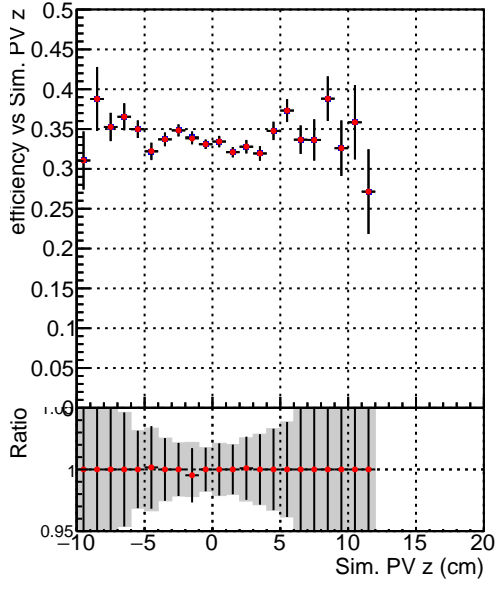

Efficiency vs vertpos**fake+duplicates vs vert r**

■ DQM_V0001_R000000001_Global_mkFitQCDi1_RECO
■ DQM_V0001_R000000001_Global_mkFitQCDmod_RECO

Efficiency vs vert z**Efficiency vs. sim PV z****fake+duplicates vs Sim. PV z**