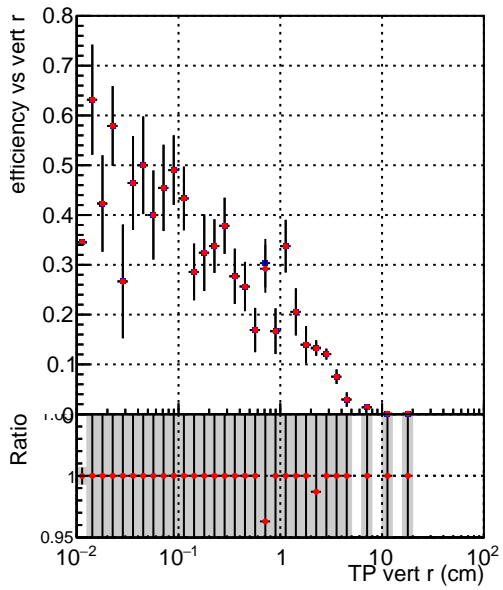

Efficiency vs vertpos**fake+duplicates vs vert r**

■ DQM_V0001_R000000001_Global_mkFitQCDi1_RECO
■ DQM_V0001_R000000001_Global_mkFitQCDmod_RECO

Efficiency vs vert z**Efficiency vs. sim PV z****fake+duplicates vs Sim. PV z**