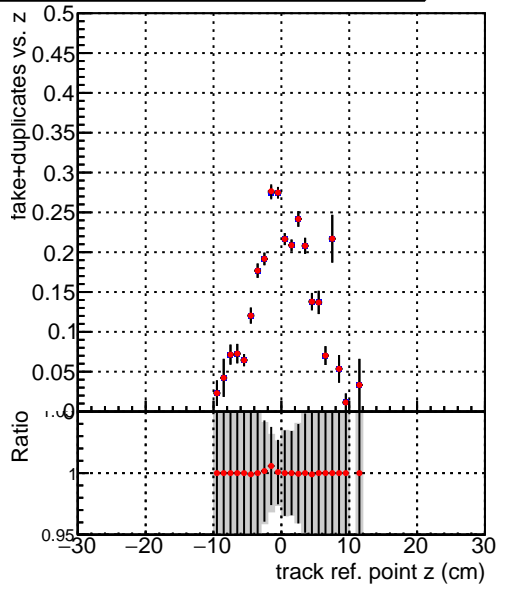

Efficiency vs vertpos**fake+duplicates vs vert r**

■ DQM_V0001_R000000001_Global_mkFitQCDi1_RECO
■ DQM_V0001_R000000001_Global_mkFitQCDmod_RECO

Efficiency vs vert z**Efficiency vs. sim PV z****fake+duplicates vs Sim. PV z**