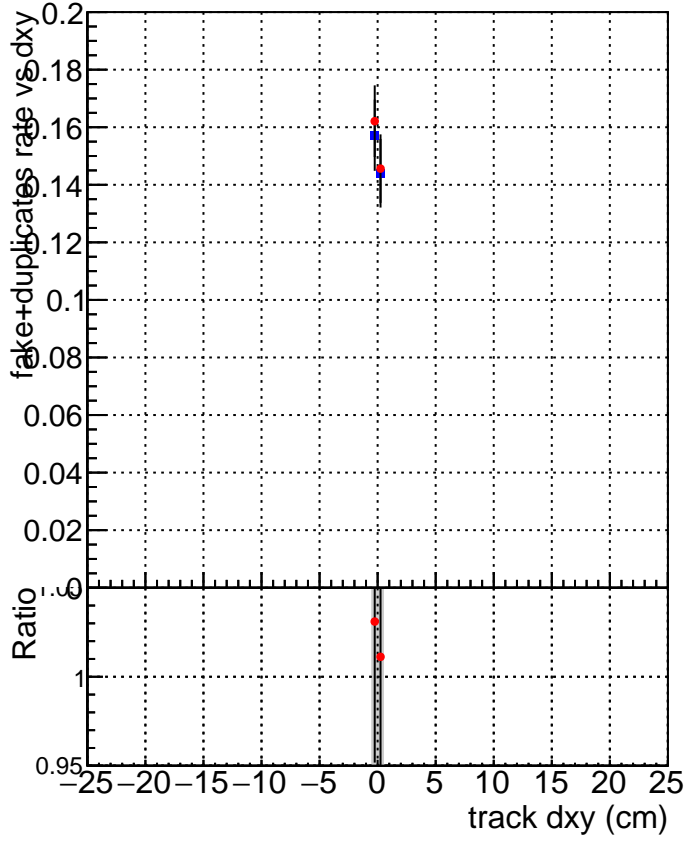

fake+duplicates vs dxy

DQM_V0001_R000000001_Global_mkFitQCDi1_RECO
DQM_V0001_R000000001_Global_mkFitQCDmod_RECO