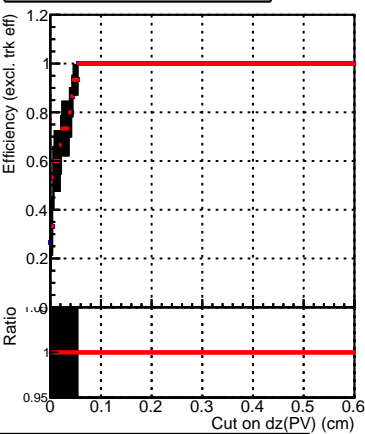

Efficiency vs. dz (PV)

Efficiency (tracking eff factorized out) vs. dz (PV)

- DQM_V0001_R000000001_Global_mkFitQCDi1_RECO
- DQM_V0001_R000000001_Global_mkFitQCdmod_RECO