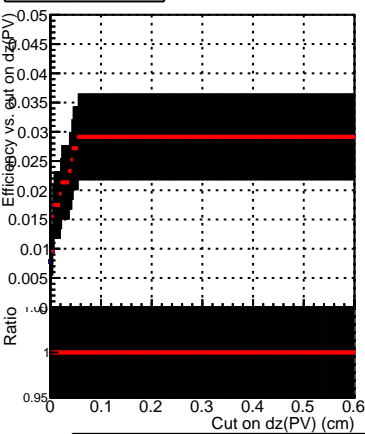

Efficiency vs. dz (PV)

Efficiency (tracking eff factorized out) vs. dz (PV)

- DQM_V0001_R000000001_Global_mkFitQCDi1_RECO
- DQM_V0001_R000000001_Global_mkFitQCdmod_RECO