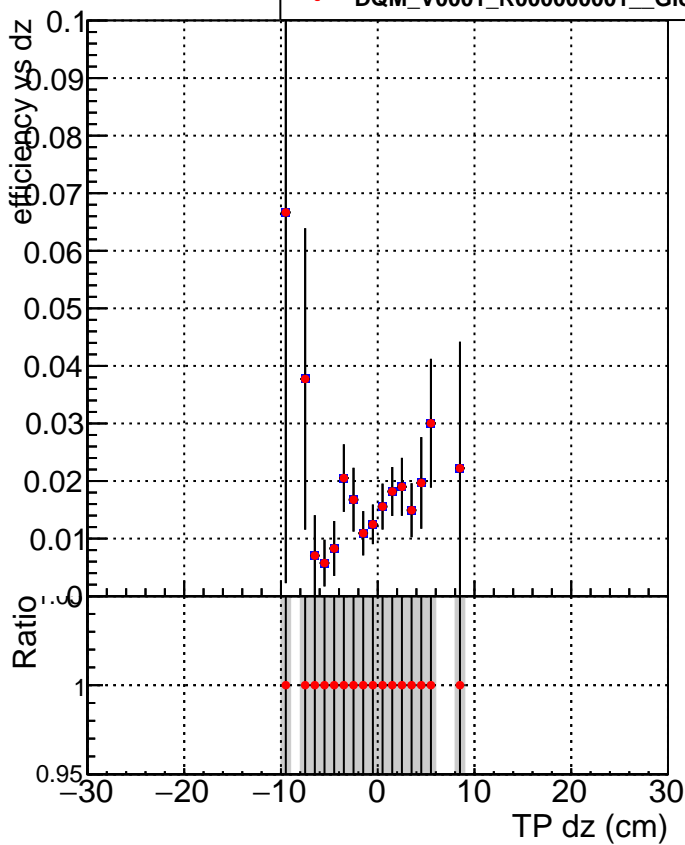

**Efficiency vs Dxy**

**Efficiency vs Dz**

Legend for Efficiency vs Dz plot:  
- Blue square: DQM\_V0001\_R000000001\_Global\_CMSSW\_orig  
- Red circle: DQM\_V0001\_R000000001\_Global\_CMSSW\_allchi2