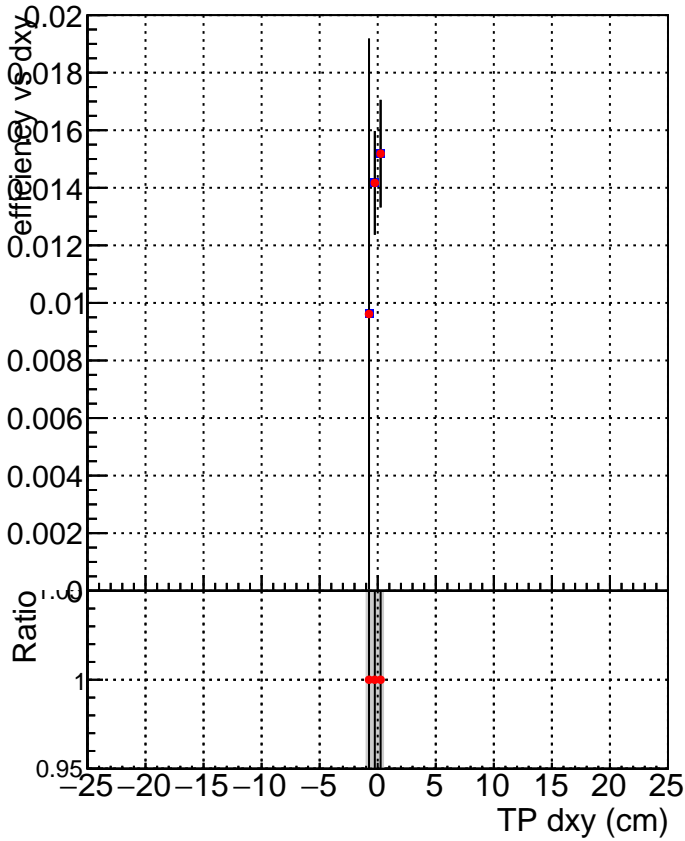

**Efficiency vs Dxy**

**Efficiency vs Dz**

Legend for Efficiency vs Dz plot:  
- Blue square: DQM\_V0001\_R000000001\_Global\_CMSSW\_orig  
- Red circle: DQM\_V0001\_R000000001\_Global\_CMSSW\_allchi2