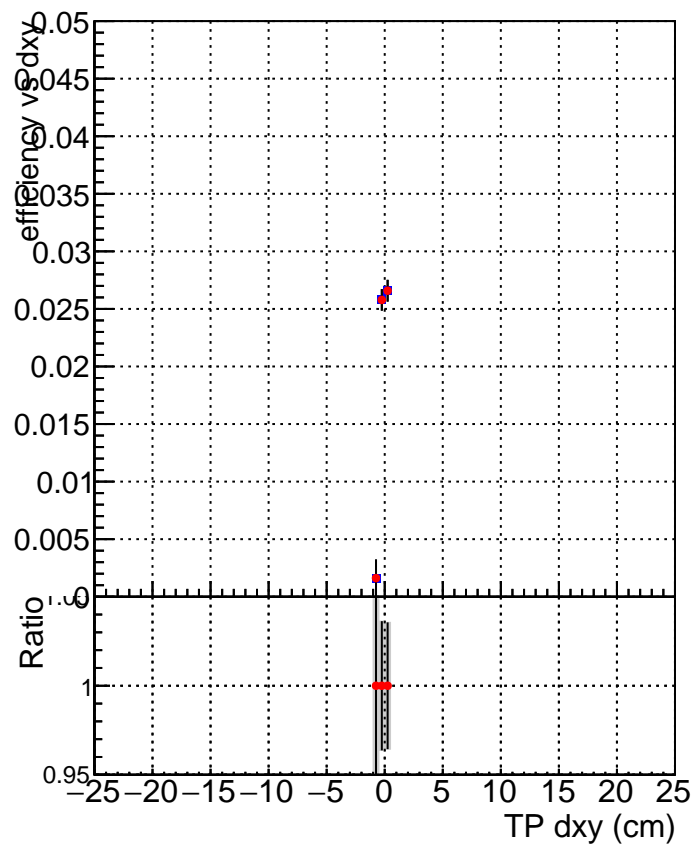

**Efficiency vs Dxy**

**fake+duplicates vs dxy**

**Efficiency vs Dz**

Legend:  
- Blue square: DQM\_V0001\_R000000001\_Global\_CMSSW\_orig  
- Red circle: DQM\_V0001\_R000000001\_Global\_CMSSW\_allchi2