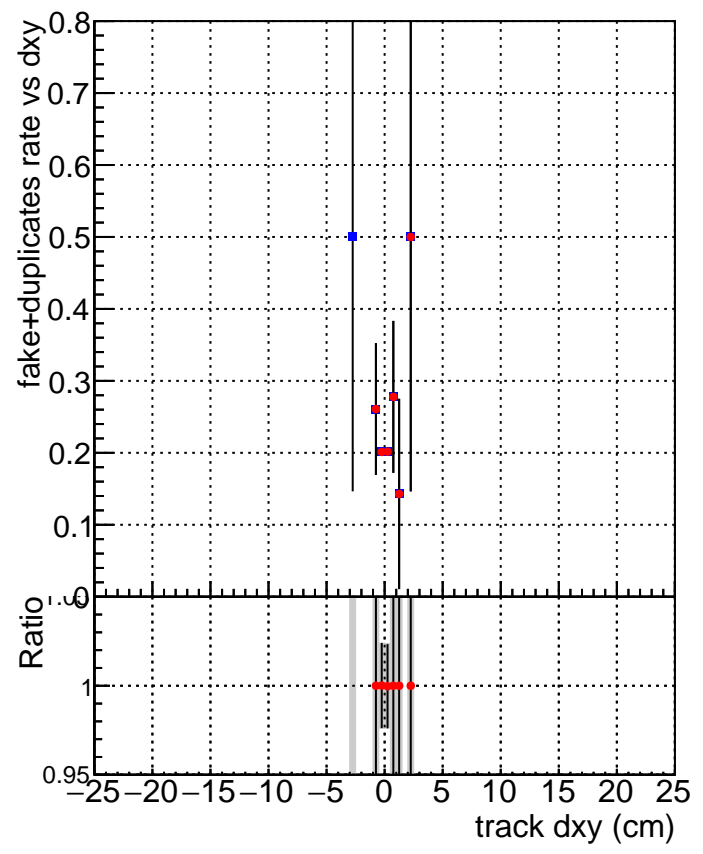

**Efficiency vs Dxy**

**fake+duplicates vs dxy**

**Efficiency vs Dz**

Legend:  
- Blue square: DQM\_V0001\_R000000001\_Global\_CMSSW\_orig  
- Red circle: DQM\_V0001\_R000000001\_Global\_CMSSW\_allchi2