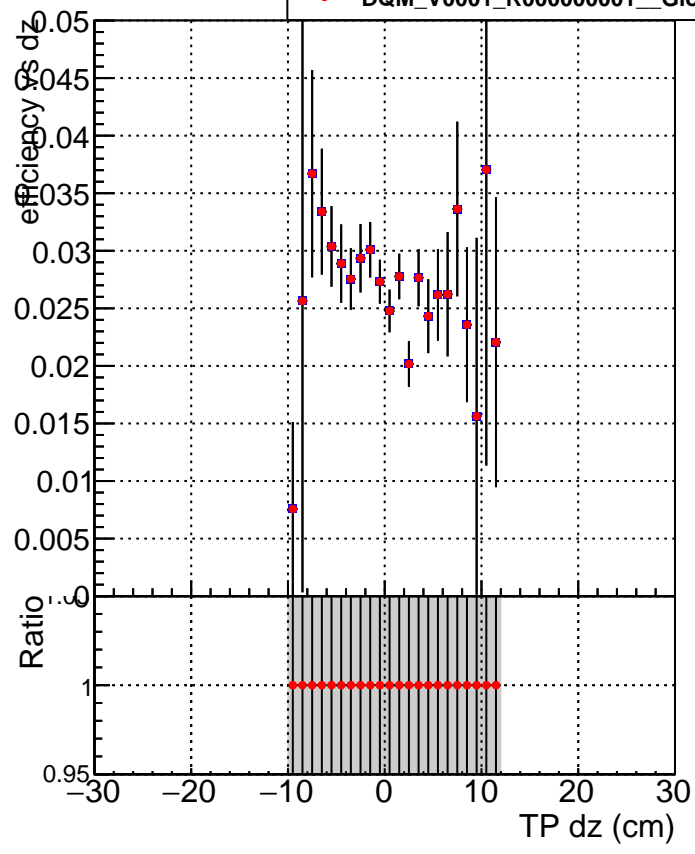

**Efficiency vs Dxy**

**fake+duplicates vs dxy**

**Efficiency vs Dz**

Legend:  
- Blue square: DQM\_V0001\_R000000001\_Global\_CMSSW\_orig  
- Red circle: DQM\_V0001\_R000000001\_Global\_CMSSW\_allchi2