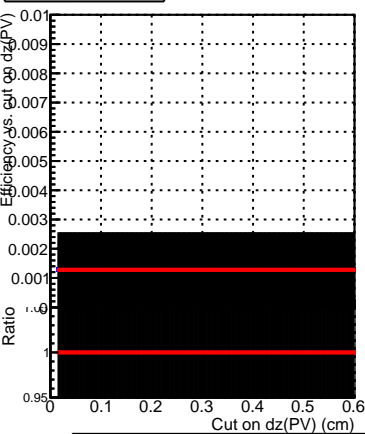

Efficiency vs. dz (PV)

Efficiency (tracking eff factorized out) vs. dz (PV)

Legend:

- DQM_TT_time_newbranch
- DQM_TT_newbranch_time_pLess