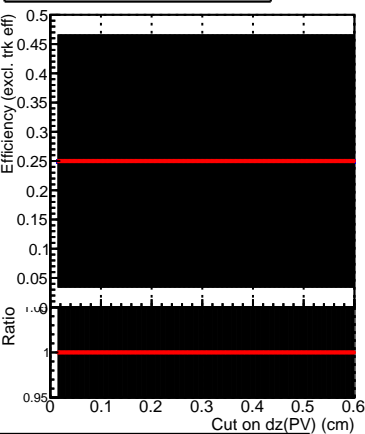

Efficiency vs. dz (PV)

Efficiency (tracking eff factorized out) vs. dz (PV)

Legend:

- DQM_TT_time_newbranch
- DQM_TT_newbranch_time_pLess