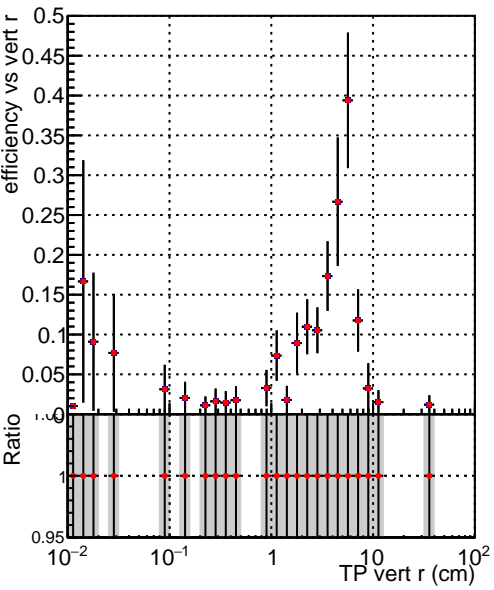

Efficiency vs vertpos**fake+duplicates vs vert r**
Efficiency vs vert z

 —●— DQM_TT_time_newbranch
 —●— DQM_TT_newbranch_time_pLess

**Efficiency vs. sim PV z****fake+duplicates vs Sim. PV z**