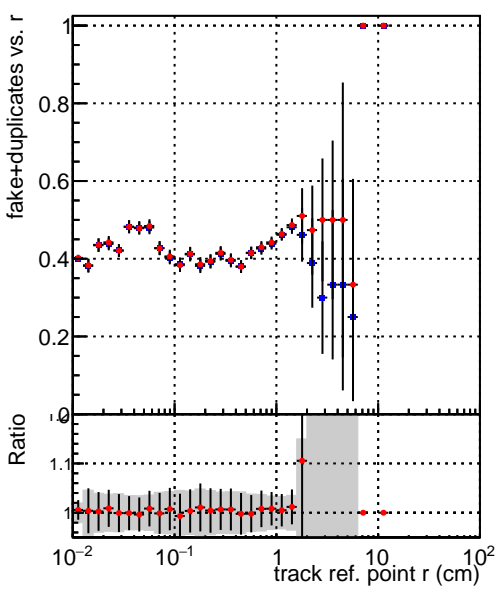

Efficiency vs vertpos**fake+duplicates vs vert r**
Efficiency vs vert z

 —●— DQM_TT_time_newbranch
 —●— DQM_TT_newbranch_time_pLess

**Efficiency vs. sim PV z****fake+duplicates vs Sim. PV z**