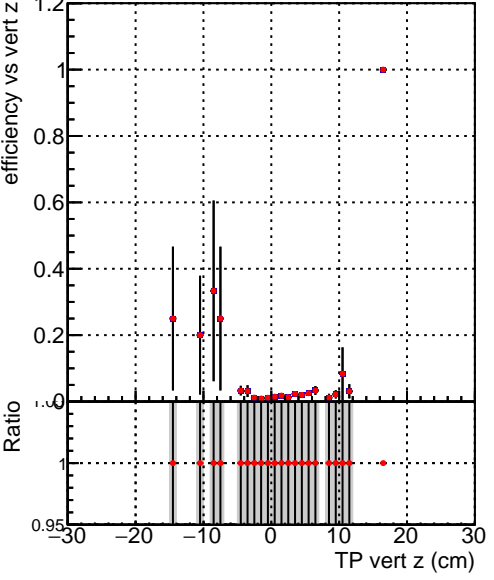

Efficiency vs vertpos**fake+duplicates vs vert r**
Efficiency vs vert z

 —●— DQM_TT_time_newbranch
 —●— DQM_TT_newbranch_time_pLess

**Efficiency vs. sim PV z****fake+duplicates vs Sim. PV z**