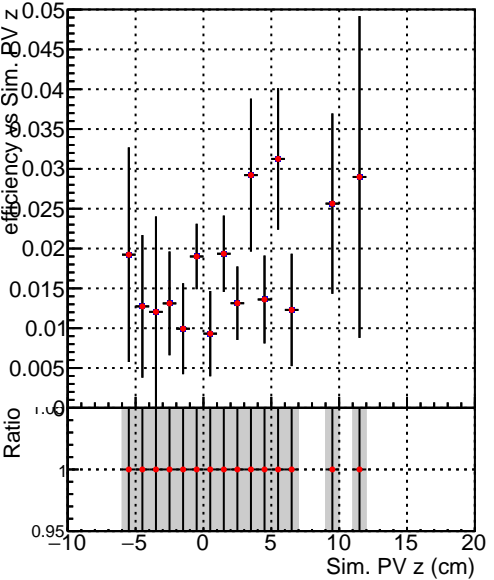

Efficiency vs vertpos**fake+duplicates vs vert r**
Efficiency vs vert z

 —●— DQM_TT_time_newbranch
 —●— DQM_TT_newbranch_time_pLess

**Efficiency vs. sim PV z****fake+duplicates vs Sim. PV z**