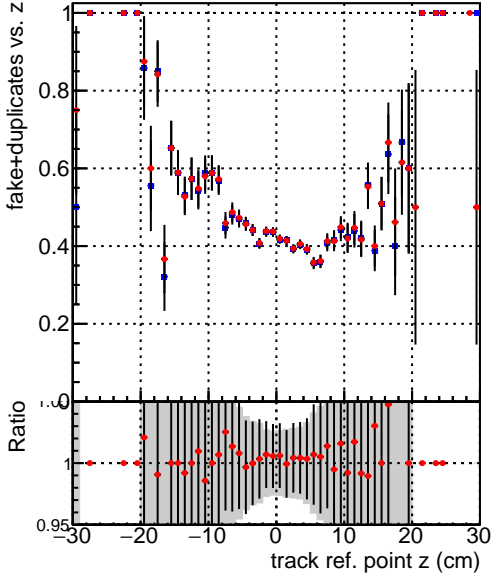

Efficiency vs vertpos**fake+duplicates vs vert r**
Efficiency vs vert z

 —●— DQM_TT_time_newbranch
 —●— DQM_TT_newbranch_time_pLess

**Efficiency vs. sim PV z****fake+duplicates vs Sim. PV z**