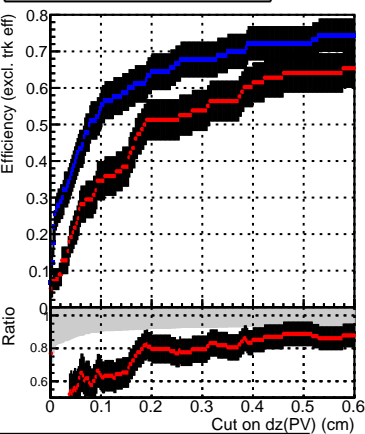

Efficiency vs. dz (PV)

Efficiency (tracking eff factorized out) vs. dz (PV)

— DQM_TT_time_newbranch
— DQM_TT_newbranch_time_pLess

Fake rate