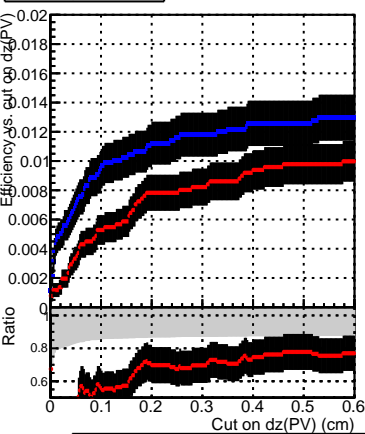

Efficiency vs. dz (PV)

Efficiency (tracking eff factorized out) vs. dz (PV)

— DQM_TT_time_newbranch
— DQM_TT_newbranch_time_pLess

Fake rate