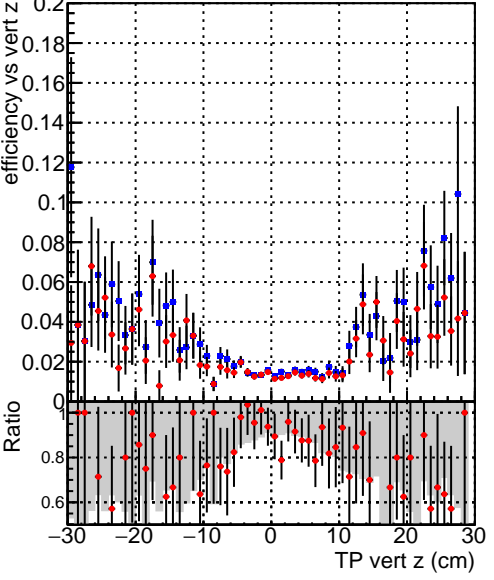

Efficiency vs vertpos

Legend: DQM_TT_Original (blue diamond), DQM_TT_Original-pLess (red diamond)

Efficiency vs. sim PV z