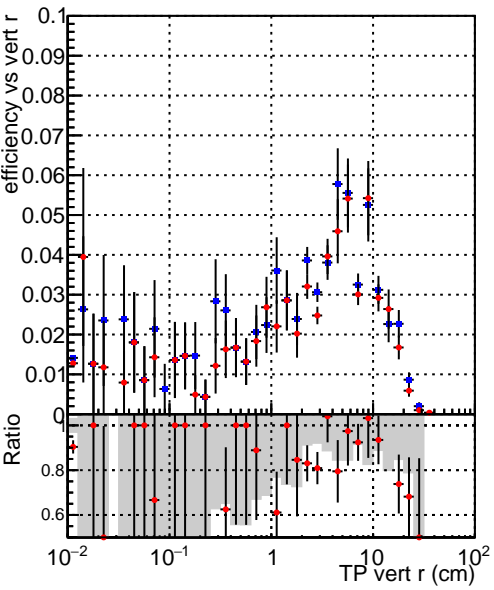

Efficiency vs vertpos

Legend: DQM_TT_Original (blue diamond), DQM_TT_Original-pLess (red diamond)

Efficiency vs. sim PV z