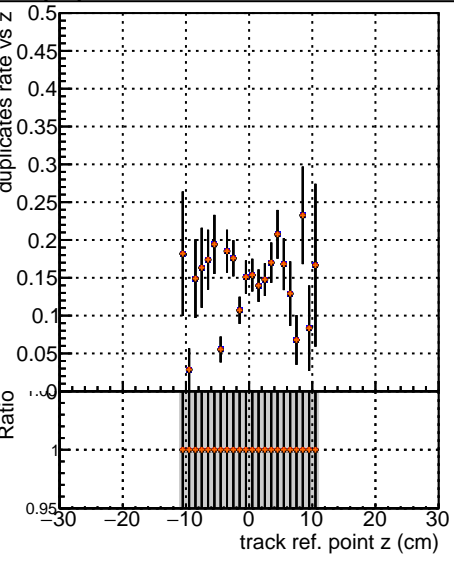

Fake rate vs vertpos

Duplicates Rate vs vertpos

Pileup rate vs vertpos

— DQM XMinus original lowpt
— DQM XMinus newbranch lowpt
— DQM XMinus original lowpt pLess
— DQM XMinus newbranch lowpt pLess

Fake rate vs v

Duplicates Rate vs v

Pileup rate vs v

Fake rate vs. sim PV z

Duplicates Rate vs sim PV z

Pileup rate vs. sim PV z