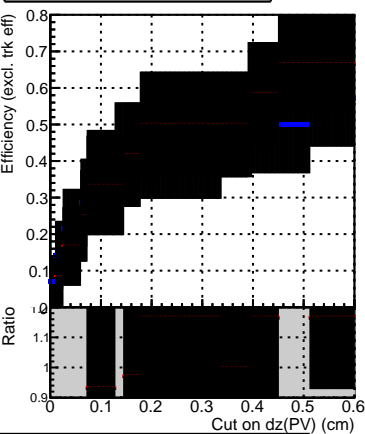

Efficiency vs. dz (PV)

Efficiency (tracking eff factorized out) vs. dz (PV)

- DQM_XiMinus_original
- DQM_XiMinus_newbranch_pLess
- DQM_XiMinus_newbranch_pLessMVACand