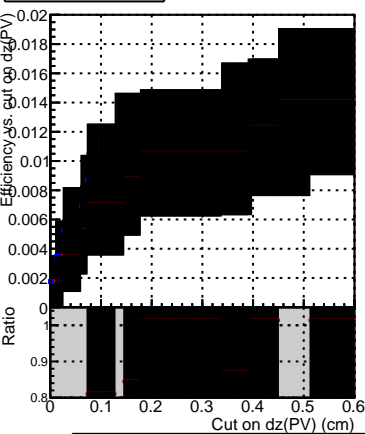

Efficiency vs. dz (PV)

Efficiency (tracking eff factorized out) vs. dz (PV)

- DQM_XiMinus_original
- DQM_XiMinus_newbranch_pLess
- DQM_XiMinus_newbranch_pLessMVACand