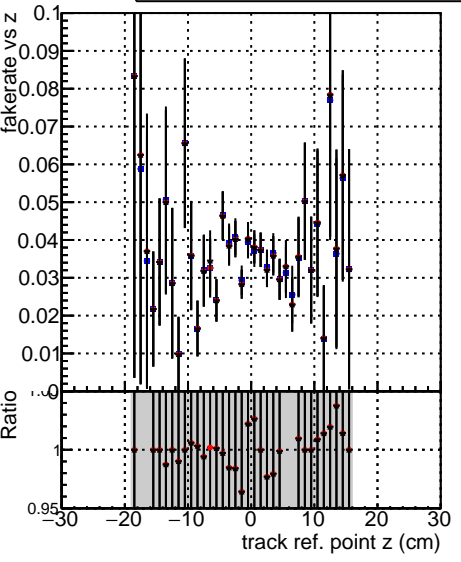

Fake rate vs vertpos**Duplicates Rate vs vertpos****Pileup rate vs vertpos**

—•— DQM_XiMinus_original
—•— DQM_XiMinus_newbranch_pLess
—•— DQM_XiMinus_newbranch_pLessMVACand

Fake rate vs v**Duplicates Rate vs v****Pileup rate vs v****Fake rate vs. sim PV z****Duplicates Rate vs sim PV z****Pileup rate vs. sim PV z**