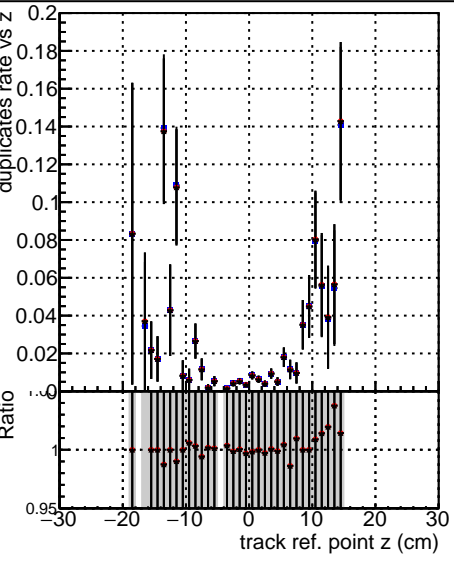

Fake rate vs vertpos**Duplicates Rate vs vertpos****Pileup rate vs vertpos**

—•— DQM_XiMinus_original
—•— DQM_XiMinus_newbranch_pLess
—•— DQM_XiMinus_newbranch_pLessMVACand

Fake rate vs v**Duplicates Rate vs v****Pileup rate vs v****Fake rate vs. sim PV z****Duplicates Rate vs sim PV z****Pileup rate vs. sim PV z**