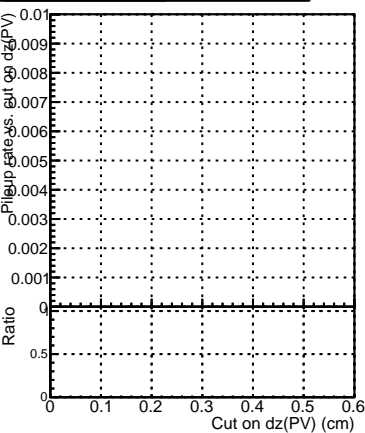

Efficiency vs. dz (PV)

Efficiency (tracking eff factorized out) vs. dz (PV)

Fake rate

- DQM\_XiMinus\_original
- DQM\_XiMinus\_newbranch
- DQM\_XiMinus\_original\_pLess
- DQM\_XiMinus\_newbranch\_pLess