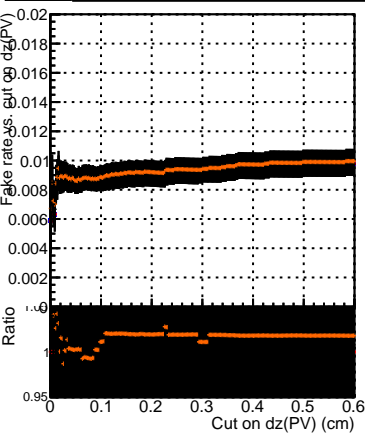

Efficiency vs. dz (PV)

Efficiency (tracking eff factorized out) vs. dz (PV)

Fake rate

- DQM\_XiMinus\_original
- DQM\_XiMinus\_newbranch
- DQM\_XiMinus\_original\_pLess
- DQM\_XiMinus\_newbranch\_pLess