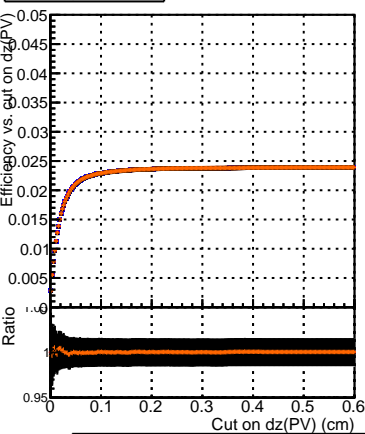

Efficiency vs. dz (PV)

Efficiency (tracking eff factorized out) vs. dz (PV)

Fake rate

- DQM\_XiMinus\_original
- DQM\_XiMinus\_newbranch
- DQM\_XiMinus\_original\_pLess
- DQM\_XiMinus\_newbranch\_pLess