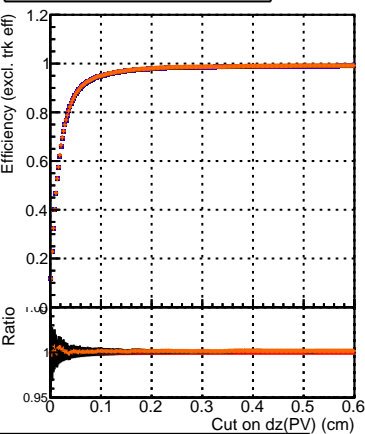

Efficiency vs. dz (PV)

Efficiency (tracking eff factorized out) vs. dz (PV)

Fake rate

- DQM\_XiMinus\_original
- DQM\_XiMinus\_newbranch
- DQM\_XiMinus\_original\_pLess
- DQM\_XiMinus\_newbranch\_pLess