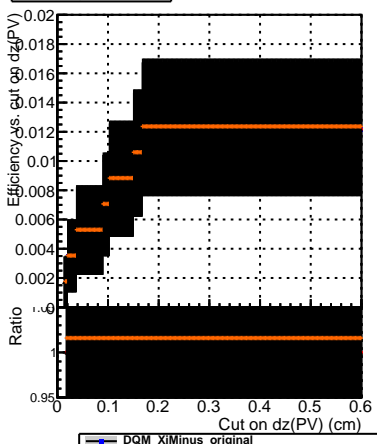

Efficiency vs. dz (PV)

Efficiency (tracking eff factorized out) vs. dz (PV)

- DQM_XiMinus_original
- DQM_XiMinus_newbranch
- DQM_XiMinus_original_pLess
- DQM_XiMinus_newbranch_pLess