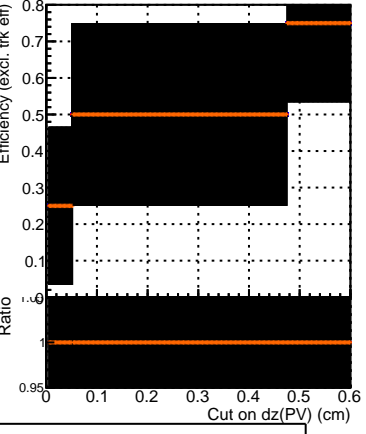

Efficiency vs. dz (PV)

Efficiency (tracking eff factorized out) vs. dz (PV)

- DQM_XiMinus_original
- DQM_XiMinus_newbranch
- DQM_XiMinus_original_pLess
- DQM_XiMinus_newbranch_pLess