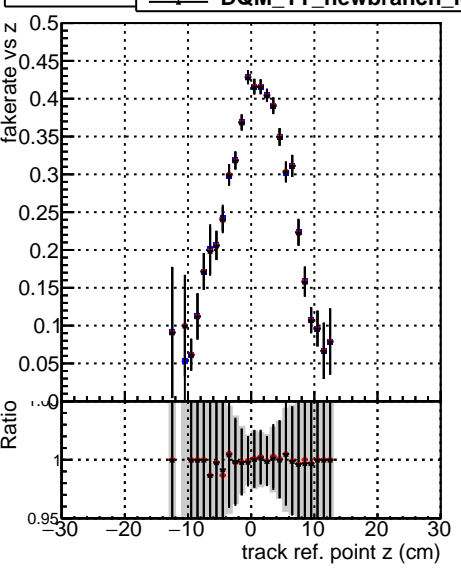

Fake rate vs vertpos**Duplicates Rate vs vertpos****Pileup rate vs vertpos****Fake rate vs v****Duplicates Rate vs v****Pileup rate vs v**

—•— DQM_TT_original_lowpt
—•— DQM_TT_newbranch_lowpt_pLess
—•— DQM_TT_newbranch_lowpt_pLessMVACand

Fake rate vs. sim PV z**Duplicates Rate vs sim PV z****Pileup rate vs. sim PV z**