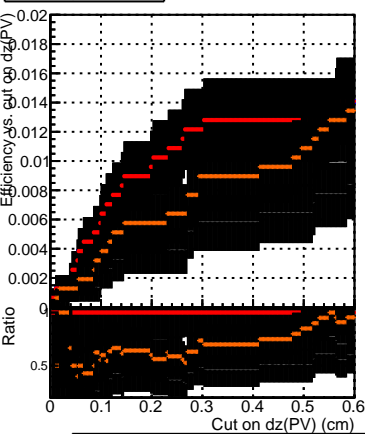

Efficiency vs. dz (PV)

Efficiency (tracking eff factorized out) vs. dz (PV)

- DQM_TT_original_lowpt
- DQM_TT_newbranch_lowpt
- DQM_TT_original_lowpt_pLess
- DQM_TT_newbranch_lowpt_pLess