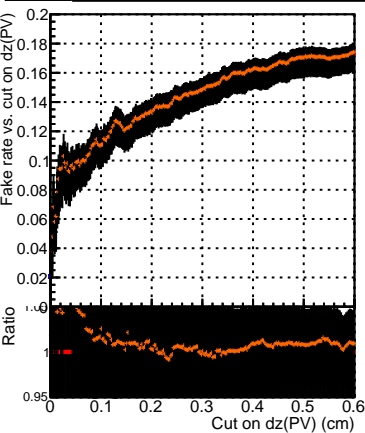

Efficiency vs. dz (PV)

Efficiency (tracking eff factorized out) vs. dz (PV)

Fake rate

- DQM\_TT\_original\_lowpt
- DQM\_TT\_newbranch\_lowpt
- DQM\_TT\_original\_lowpt\_pLess
- DQM\_TT\_newbranch\_lowpt\_pLess