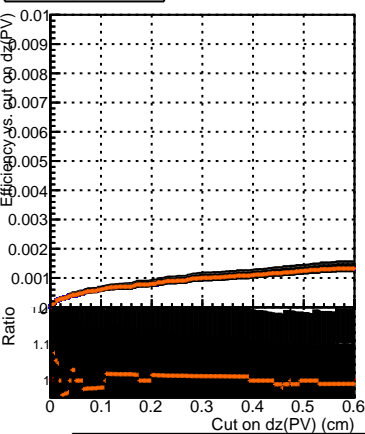

Efficiency vs. dz (PV)

Efficiency (tracking eff factorized out) vs. dz (PV)

Fake rate

- DQM\_TT\_original\_lowpt
- DQM\_TT\_newbranch\_lowpt
- DQM\_TT\_original\_lowpt\_pLess
- DQM\_TT\_newbranch\_lowpt\_pLess