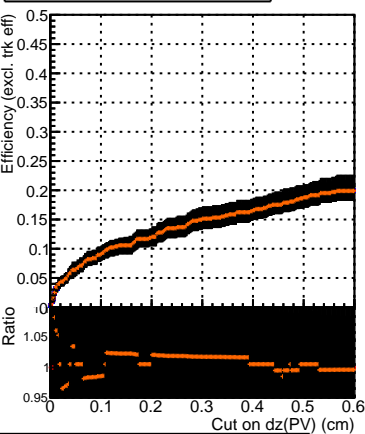

Efficiency vs. dz (PV)

Efficiency (tracking eff factorized out) vs. dz (PV)

Fake rate

- DQM\_TT\_original\_lowpt
- DQM\_TT\_newbranch\_lowpt
- DQM\_TT\_original\_lowpt\_pLess
- DQM\_TT\_newbranch\_lowpt\_pLess