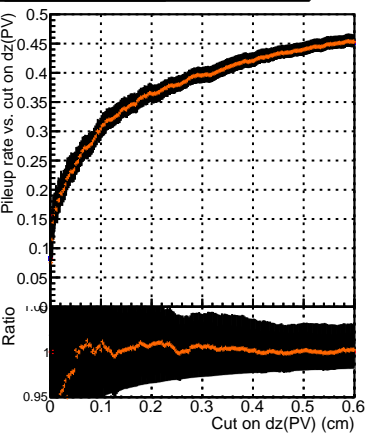

Efficiency vs. dz (PV)

Efficiency (tracking eff factorized out) vs. dz (PV)

Fake rate

- DQM\_TT\_original\_lowpt
- DQM\_TT\_newbranch\_lowpt
- DQM\_TT\_original\_lowpt\_pLess
- DQM\_TT\_newbranch\_lowpt\_pLess