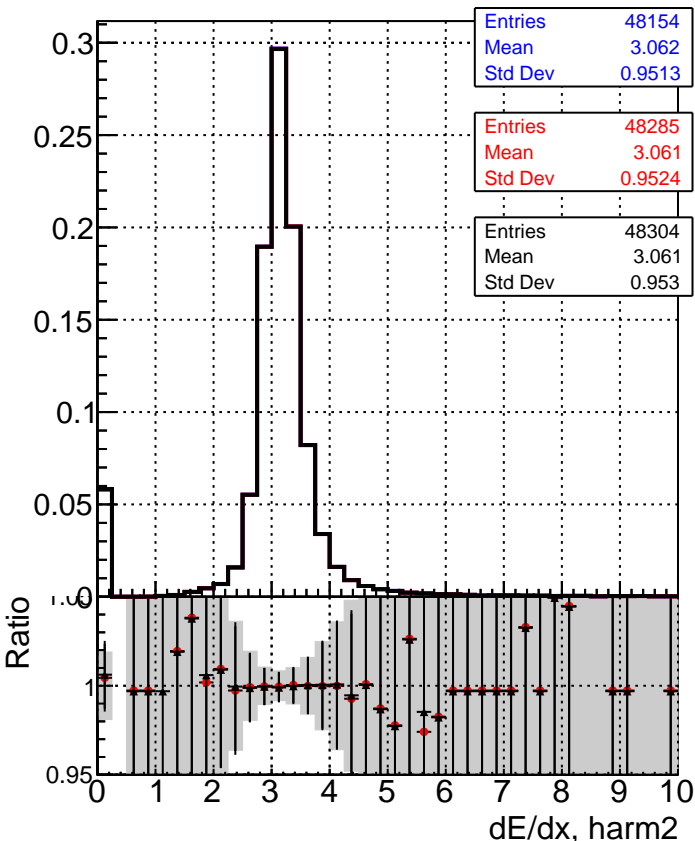

dE/dx estimator 1

dE/dx estimator 2

■ DQM_TT_original
● DQM_TT_newbranch_pLess
▲ DQM_TT_newbranch_pLessMVAcand