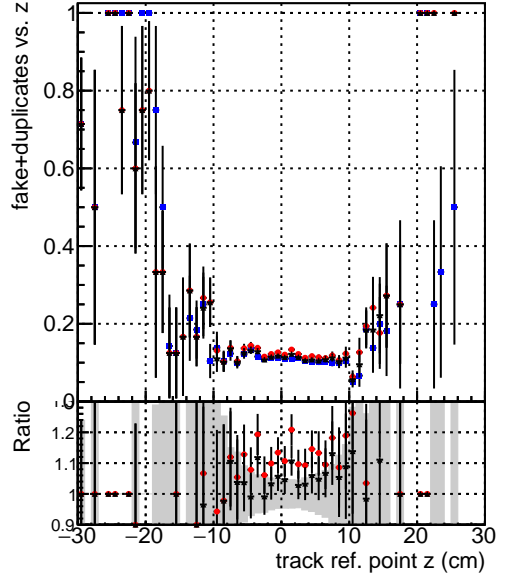

Efficiency vs vertpos**fake+duplicates vs vert r**
Efficiency vs vert z
 — DQM_TT_original (blue circles)
 — DQM_TT_newbranch_pLess (red circles)
 — DQM_TT_newbranch_pLessMVACand (black circles)
**Efficiency vs. sim PV z****fake+duplicates vs Sim. PV z**