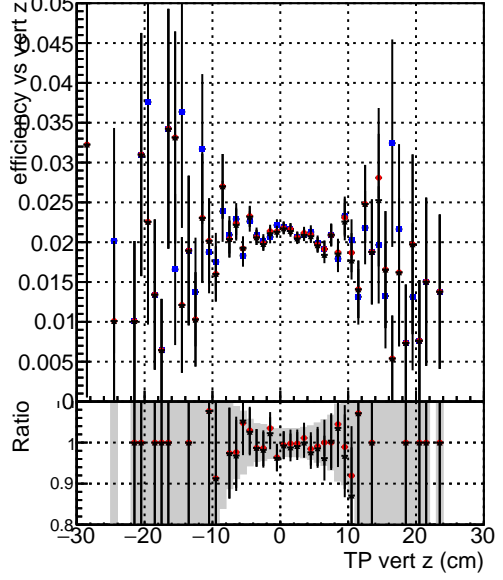

Efficiency vs vertpos**fake+duplicates vs vert r**
Efficiency vs vert z
 — DQM_TT_original (blue circles)
 — DQM_TT_newbranch_pLess (red circles)
 — DQM_TT_newbranch_pLessMVACand (black circles)
**Efficiency vs. sim PV z****fake+duplicates vs Sim. PV z**