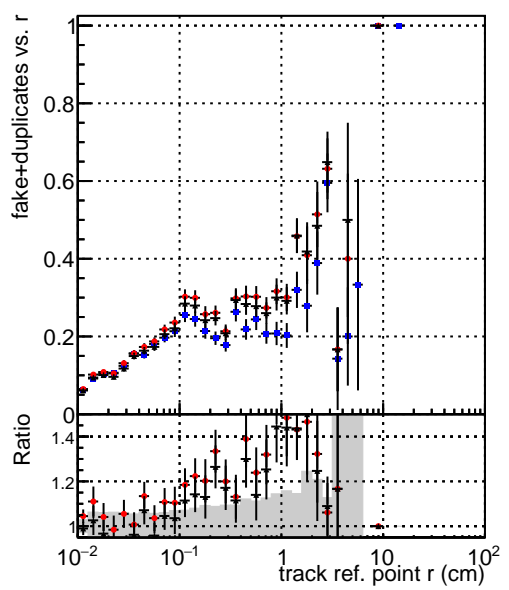

Efficiency vs vertpos**fake+duplicates vs vert r**
Efficiency vs vert z
 — DQM_TT_original (blue circles)
 — DQM_TT_newbranch_pLess (red circles)
 — DQM_TT_newbranch_pLessMVACand (black circles)
**Efficiency vs. sim PV z****fake+duplicates vs Sim. PV z**