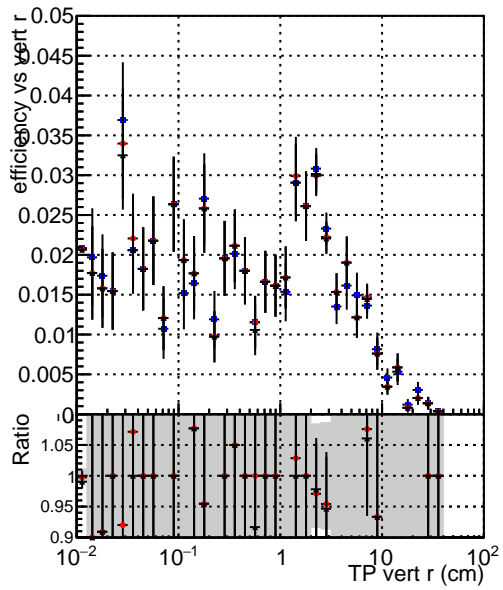

Efficiency vs vertpos**fake+duplicates vs vert r**
Efficiency vs vert z
 — DQM_TT_original (blue circles)
 — DQM_TT_newbranch_pLess (red circles)
 — DQM_TT_newbranch_pLessMVACand (black circles)
**Efficiency vs. sim PV z****fake+duplicates vs Sim. PV z**