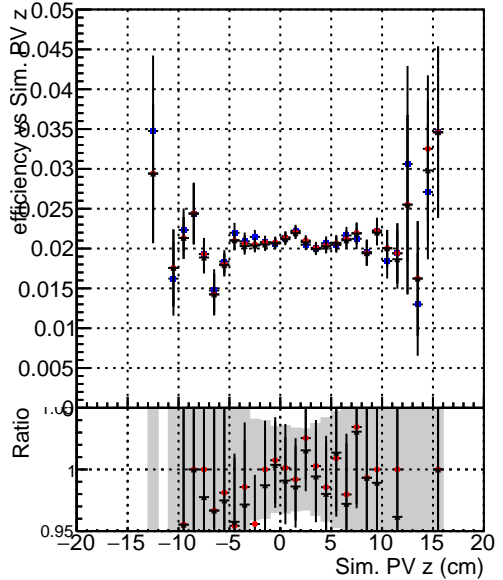

Efficiency vs vertpos**fake+duplicates vs vert r**
Efficiency vs vert z
 — DQM_TT_original (blue circles)
 — DQM_TT_newbranch_pLess (red circles)
 — DQM_TT_newbranch_pLessMVACand (black circles)
**Efficiency vs. sim PV z****fake+duplicates vs Sim. PV z**