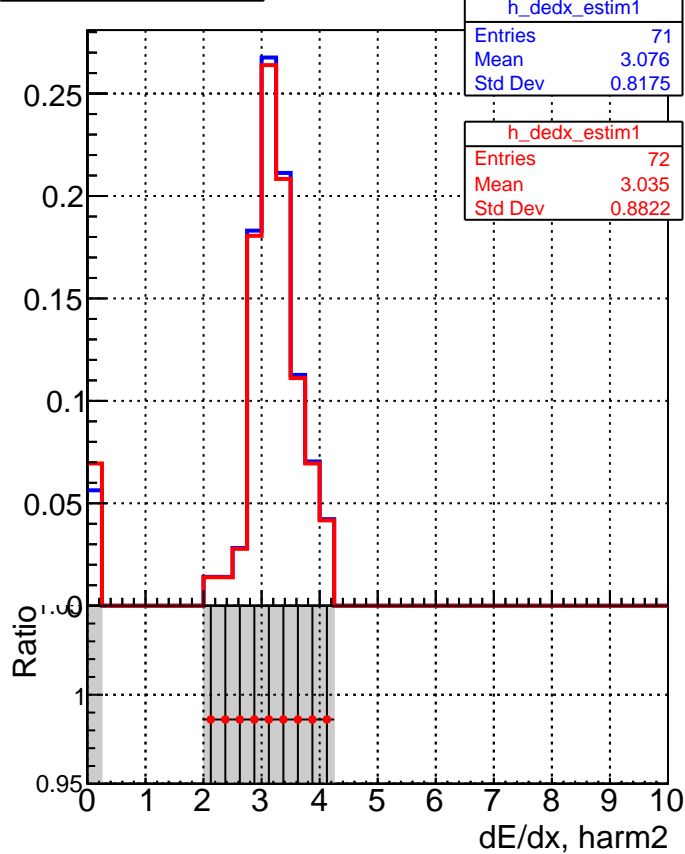

dE/dx estimator 1**dE/dx estimator 2**

■ 2/CMSSW_12_3_X_2022-02-25-2300/src/DQM_V0001_R000000001_Global_mkFitOLD_RECO
● CMSSW_12_3_X_2022-02-25-2300/src/DQM_V0001_R000000001_Global_mkFitNEW_RECO