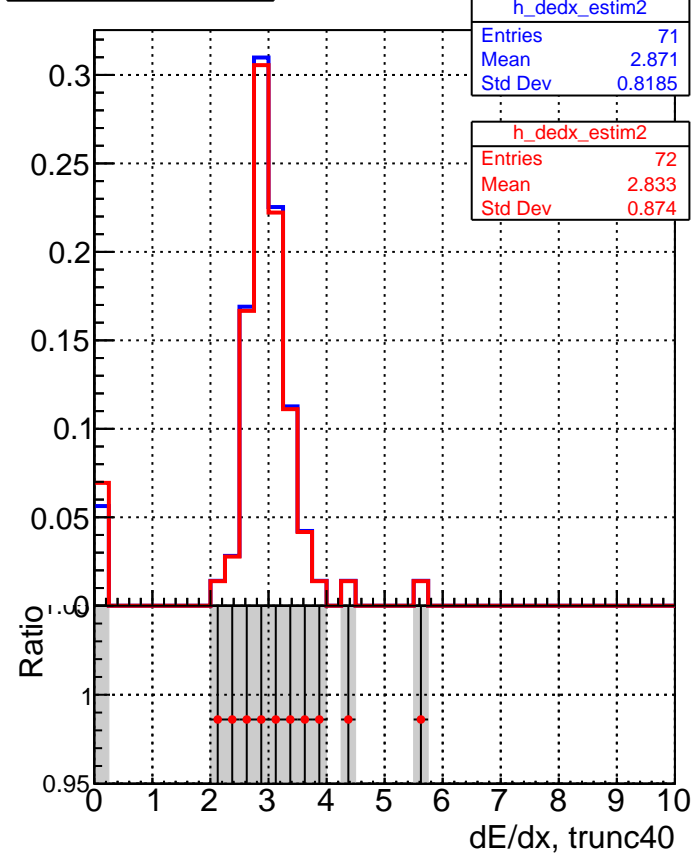

dE/dx estimator 1**dE/dx estimator 2**

■ 2/CMSSW_12_3_X_2022-02-25-2300/src/DQM_V0001_R000000001_Global_mkFitOLD_RECO
● CMSSW_12_3_X_2022-02-25-2300/src/DQM_V0001_R000000001_Global_mkFitNEW_RECO