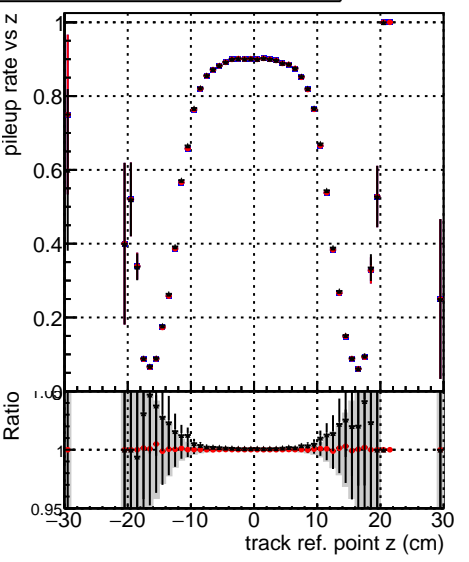

Fake rate vs vertpos**Duplicates Rate vs vertpos****Pileup rate vs vertpos**
Fake rate vs γ
 —●— DQM_test_CKFFitDefault
 —●— DQM_test_doubleFit_noOL
 —●— DQM_test_mkFitFit_noOL
**Fake rate vs. sim PV z****Duplicates Rate vs sim PV z****Pileup rate vs. sim PV z**