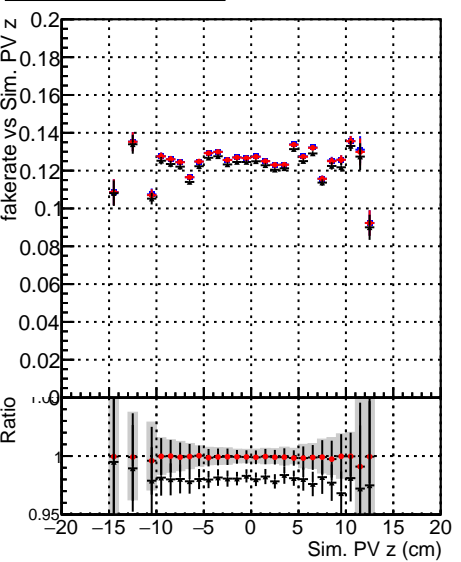

Fake rate vs vertpos**Duplicates Rate vs vertpos****Pileup rate vs vertpos**
Fake rate vs γ
 —●— DQM_test_CKFFitDefault
 —●— DQM_test_doubleFit_noOL
 —●— DQM_test_mkFitFit_noOL
**Fake rate vs. sim PV z****Duplicates Rate vs sim PV z****Pileup rate vs. sim PV z**