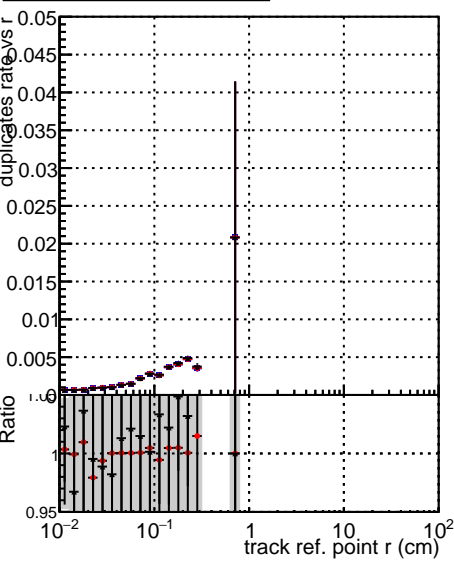

Fake rate vs vertpos**Duplicates Rate vs vertpos****Pileup rate vs vertpos**
Fake rate vs γ
 —●— DQM_test_CKFFitDefault
 —●— DQM_test_doubleFit_noOL
 —●— DQM_test_mkFitFit_noOL
**Fake rate vs. sim PV z****Duplicates Rate vs sim PV z****Pileup rate vs. sim PV z**