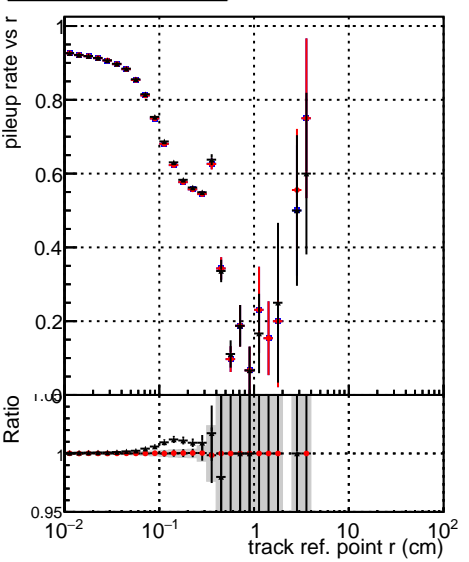

Fake rate vs vertpos**Duplicates Rate vs vertpos****Pileup rate vs vertpos**
Fake rate vs γ
 —●— DQM_test_CKFFitDefault
 —●— DQM_test_doubleFit_noOL
 —●— DQM_test_mkFitFit_noOL
**Fake rate vs. sim PV z****Duplicates Rate vs sim PV z****Pileup rate vs. sim PV z**