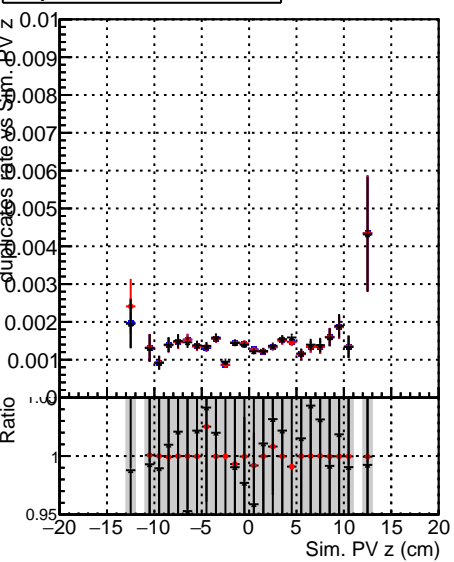

Fake rate vs vertpos**Duplicates Rate vs vertpos****Pileup rate vs vertpos**
Fake rate vs γ
 —●— DQM_test_CKFFitDefault
 —●— DQM_test_doubleFit_noOL
 —●— DQM_test_mkFitFit_noOL
**Fake rate vs. sim PV z****Duplicates Rate vs sim PV z****Pileup rate vs. sim PV z**