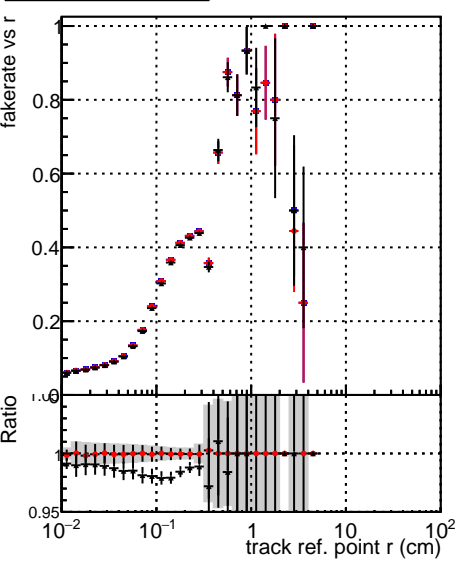

Fake rate vs vertpos**Duplicates Rate vs vertpos****Pileup rate vs vertpos**
Fake rate vs γ
 —●— DQM_test_CKFFitDefault
 —●— DQM_test_doubleFit_noOL
 —●— DQM_test_mkFitFit_noOL
**Fake rate vs. sim PV z****Duplicates Rate vs sim PV z****Pileup rate vs. sim PV z**