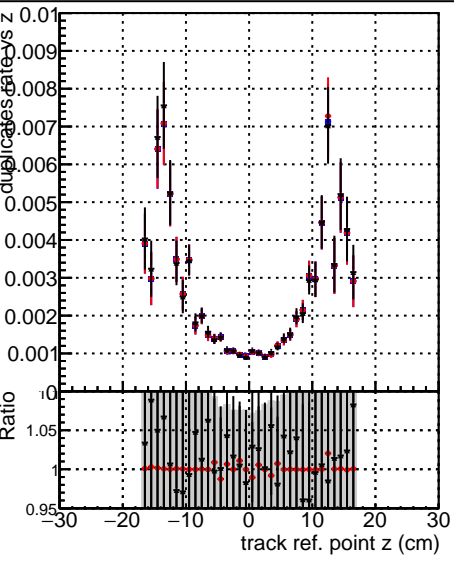

Fake rate vs vertpos**Duplicates Rate vs vertpos****Pileup rate vs vertpos**
Fake rate vs γ
 —●— DQM_test_CKFFitDefault
 —●— DQM_test_doubleFit_noOL
 —●— DQM_test_mkFitFit_noOL
**Fake rate vs. sim PV z****Duplicates Rate vs sim PV z****Pileup rate vs. sim PV z**