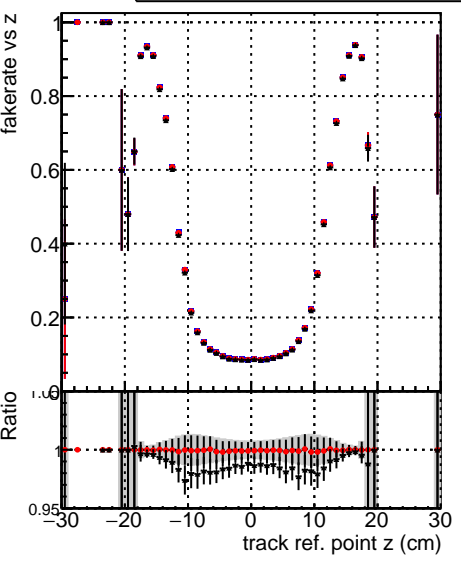

Fake rate vs vertpos**Duplicates Rate vs vertpos****Pileup rate vs vertpos**
Fake rate vs γ
 —●— DQM_test_CKFFitDefault
 —●— DQM_test_doubleFit_noOL
 —●— DQM_test_mkFitFit_noOL
**Fake rate vs. sim PV z****Duplicates Rate vs sim PV z****Pileup rate vs. sim PV z**