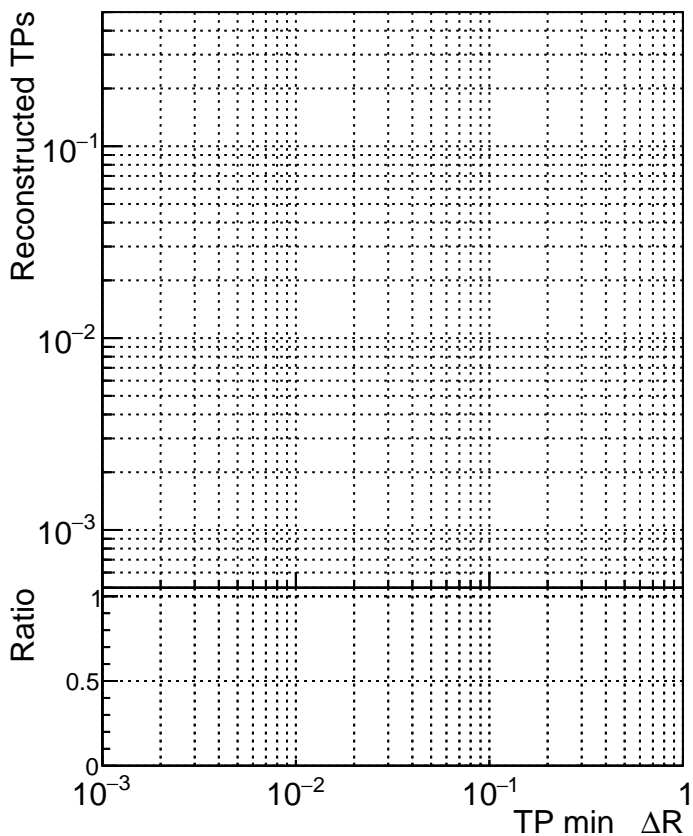

N of simulated tracks vs dR

N of associated tracks (simToReco) vs dR

N of simulated tracks

- DQM_test_CKFFitDefault
- DQM_test_mkFitFit
- ▲ DQM_test_mkFitFit_noOL
- ◆ DQM_test_mkFitNOFit_retest