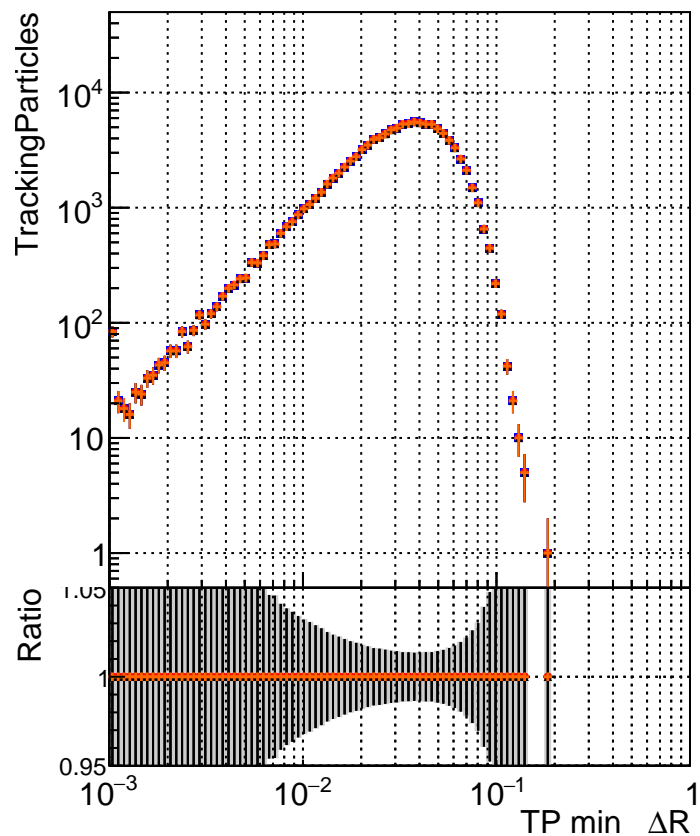

N of simulated tracks vs dR

N of associated tracks (simToReco) vs dR

N of simulated tracks

- DQM_test_CKFFitDefault
- DQM_test_mkFitFit
- ▲ DQM_test_mkFitFit_noOL
- ◆ DQM_test_mkFitNOFit_retest