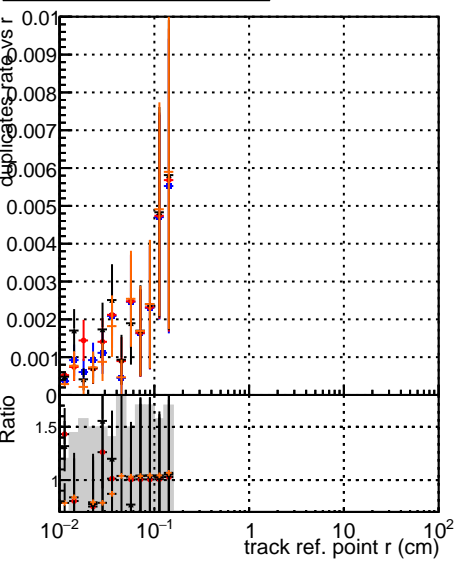

Fake rate vs vertpos**Duplicates Rate vs vertpos****Pileup rate vs vertpos**
Fake rate vs v
 Legend:
 - Blue square: DQM to CKEFit Default
 - Red circle: DQM to CKEFit noOL
 - Black triangle: DQM to CKEFit retest
 - Orange diamond: DQM to CKEFit retest
**Fake rate vs. sim PV z****Duplicates Rate vs sim PV z****Pileup rate vs. sim PV z**