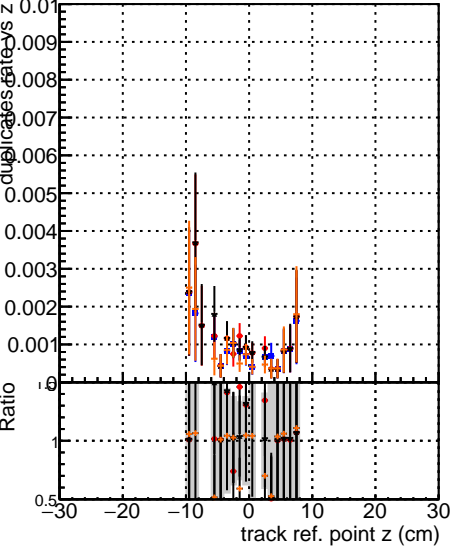

Fake rate vs vertpos**Duplicates Rate vs vertpos****Pileup rate vs vertpos**
Fake rate vs v
 Legend:
 - Blue square: DQM to CKEFit Default
 - Red circle: DQM to CKEFit noOL
 - Black triangle: DQM to CKEFit retest
 - Orange diamond: DQM to CKEFit retest
**Fake rate vs. sim PV z****Duplicates Rate vs sim PV z****Pileup rate vs. sim PV z**