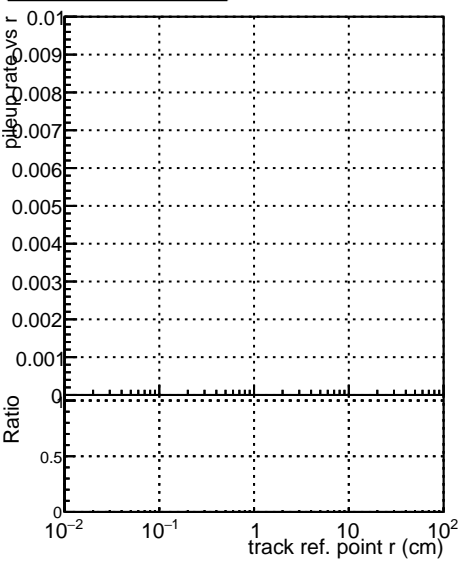

Fake rate vs vertpos**Duplicates Rate vs vertpos****Pileup rate vs vertpos**
Fake rate vs v
 Legend:
 - Blue square: DQM to CKEFit Default
 - Red circle: DQM to CKEFit noOL
 - Black triangle: DQM to CKEFit retest
 - Orange diamond: DQM to CKEFit retest
**Fake rate vs. sim PV z****Duplicates Rate vs sim PV z****Pileup rate vs. sim PV z**