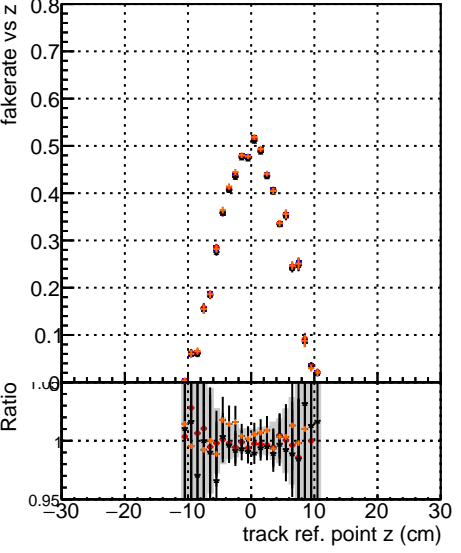

Fake rate vs vertpos**Duplicates Rate vs vertpos****Pileup rate vs vertpos**
Fake rate vs v
 Legend:
 - Blue square: DQM to CKEFit Default
 - Red circle: DQM to CKEFit noOL
 - Black triangle: DQM to CKEFit retest
 - Orange diamond: DQM to CKEFit retest
**Fake rate vs. sim PV z****Duplicates Rate vs sim PV z****Pileup rate vs. sim PV z**