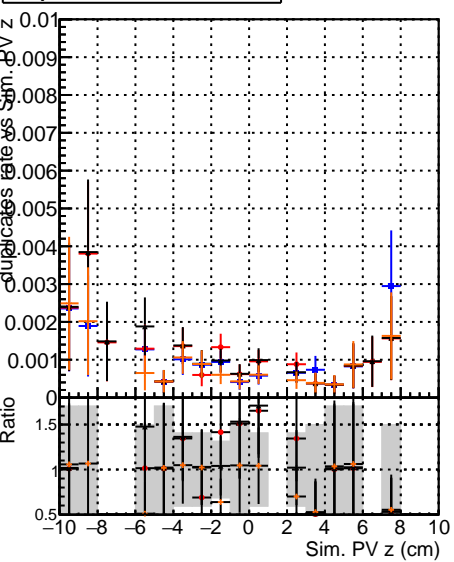

Fake rate vs vertpos**Duplicates Rate vs vertpos****Pileup rate vs vertpos**
Fake rate vs v
 Legend:
 - Blue square: DQM to CKEFit Default
 - Red circle: DQM to CKEFit noOL
 - Black triangle: DQM to CKEFit retest
 - Orange diamond: DQM to CKEFit retest
**Fake rate vs. sim PV z****Duplicates Rate vs sim PV z****Pileup rate vs. sim PV z**