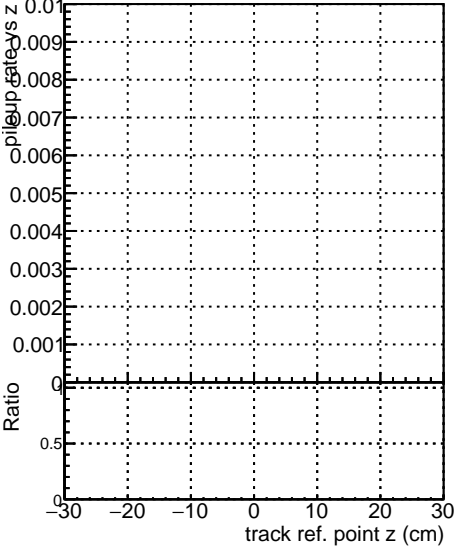

Fake rate vs vertpos**Duplicates Rate vs vertpos****Pileup rate vs vertpos**
Fake rate vs v
 Legend:
 - Blue square: DQM to CKEFit Default
 - Red circle: DQM to CKEFit noOL
 - Black triangle: DQM to CKEFit retest
 - Orange diamond: DQM to CKEFit retest
**Fake rate vs. sim PV z****Duplicates Rate vs sim PV z****Pileup rate vs. sim PV z**