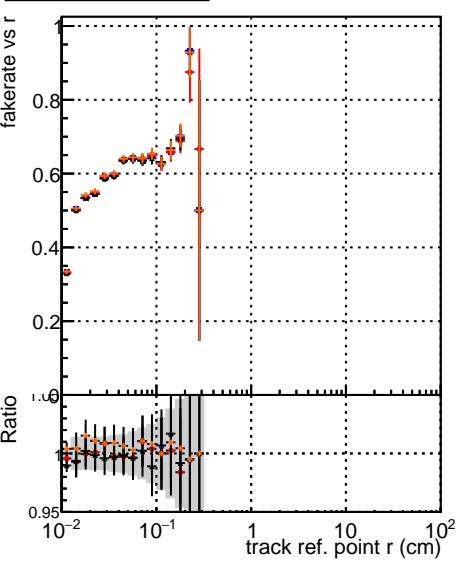

Fake rate vs vertpos**Duplicates Rate vs vertpos****Pileup rate vs vertpos**
Fake rate vs v
 Legend:
 - Blue square: DQM to CKEFit Default
 - Red circle: DQM to CKEFit noOL
 - Black triangle: DQM to CKEFit retest
 - Orange diamond: DQM to CKEFit retest
**Fake rate vs. sim PV z****Duplicates Rate vs sim PV z****Pileup rate vs. sim PV z**