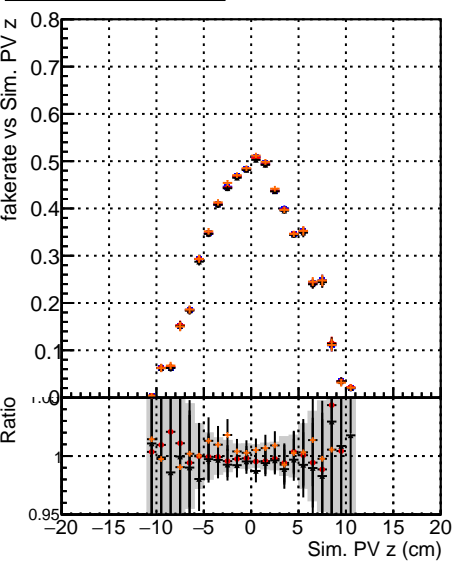

Fake rate vs vertpos**Duplicates Rate vs vertpos****Pileup rate vs vertpos**
Fake rate vs v
 Legend:
 - Blue square: DQM to CKEFit Default
 - Red circle: DQM to CKEFit noOL
 - Black triangle: DQM to CKEFit retest
 - Orange diamond: DQM to CKEFit retest
**Fake rate vs. sim PV z****Duplicates Rate vs sim PV z****Pileup rate vs. sim PV z**