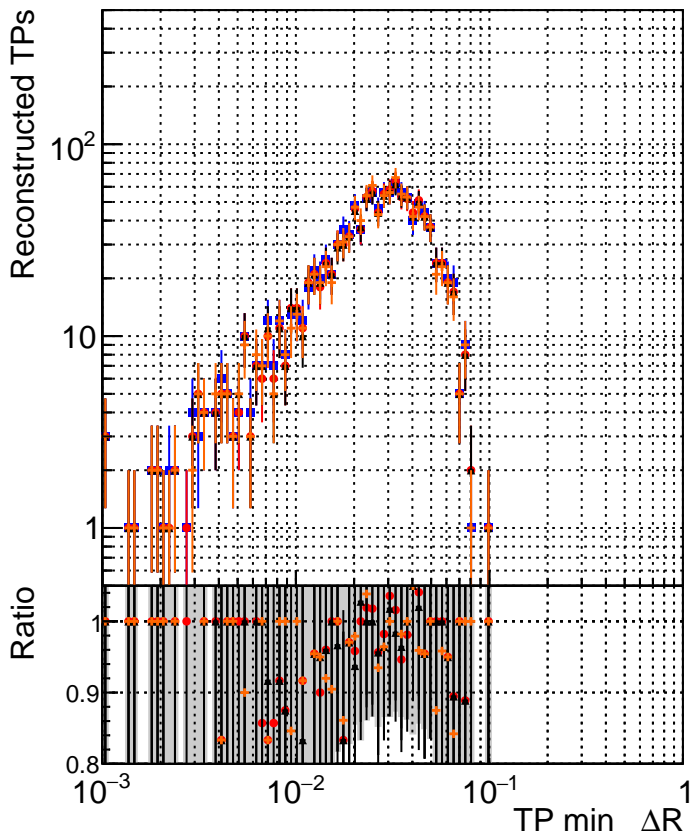

N of simulated tracks vs dR

N of associated tracks (simToReco) vs dR

N of simulated tracks

- DQM_test_CKFFitDefault
- DQM_test_mkFitFit
- ▲ DQM_test_mkFitFit_noOL
- ◆ DQM_test_mkFitNOFit_retest