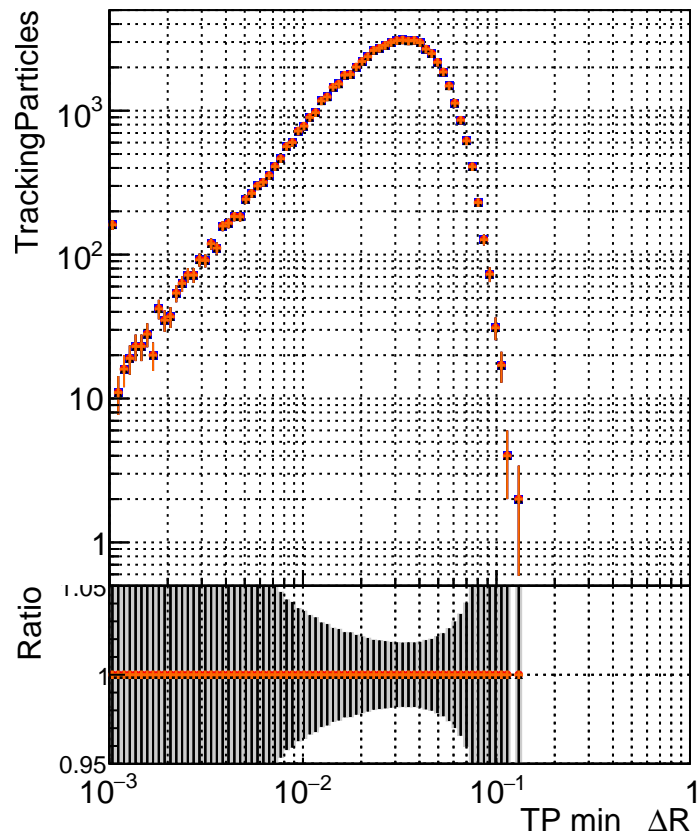

N of simulated tracks vs dR

N of associated tracks (simToReco) vs dR

N of simulated tracks

- DQM_test_CKFFitDefault
- DQM_test_mkFitFit
- ▲ DQM_test_mkFitFit_noOL
- ◆ DQM_test_mkFitNOFit_retest