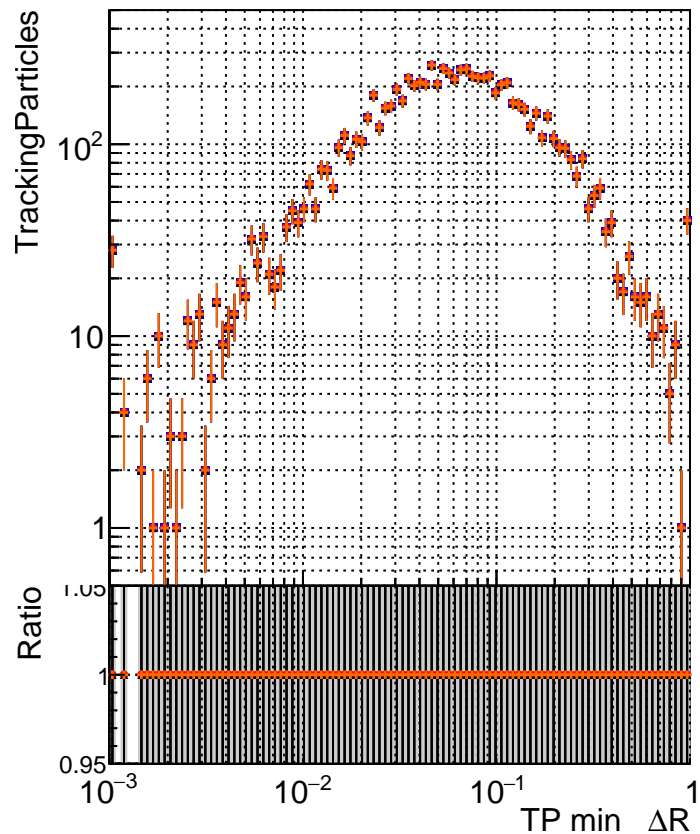

N of simulated tracks vs dR

N of associated tracks (simToReco) vs dR

N of simulated tracks

- DQM_test_CKFFitDefault
- DQM_test_mkFitFit
- ▲ DQM_test_mkFitFit_noOL
- ◆ DQM_test_mkFitNOFit_retest