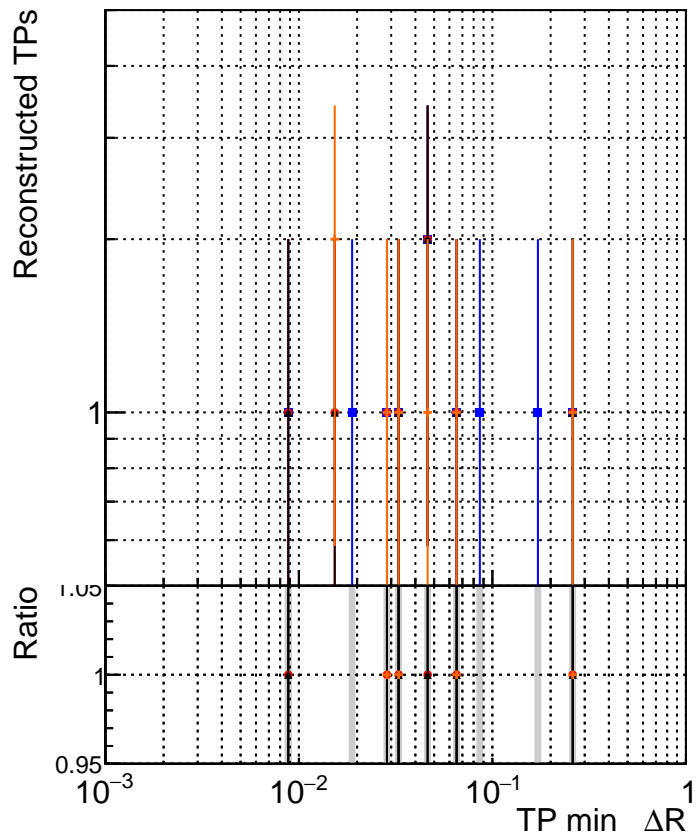

N of simulated tracks vs dR

N of associated tracks (simToReco) vs dR

N of simulated tracks

- DQM_test_CKFFitDefault
- DQM_test_mkFitFit
- ▲ DQM_test_mkFitFit_noOL
- ◆ DQM_test_mkFitNOFit_retest