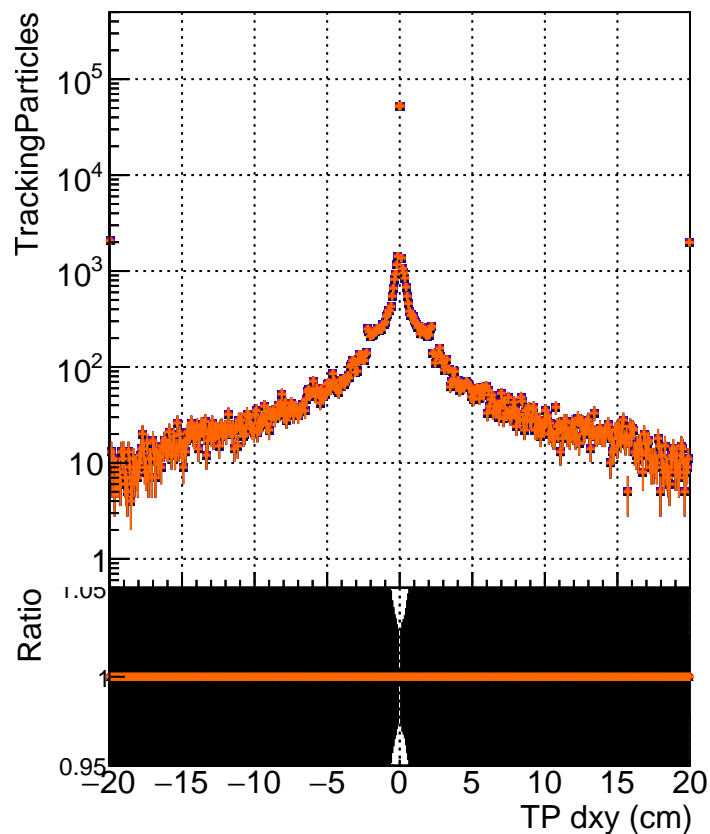

N of simulated tracks vs dxy

N of associated tracks (simToReco) vs dxy

N of simulated track

- DQM_test_CKFFitDefault
- DQM_test_mkFitFit
- ▲— DQM_test_mkFitFit_retest
- ◆— DQM_test_mkFitNOFit_retest