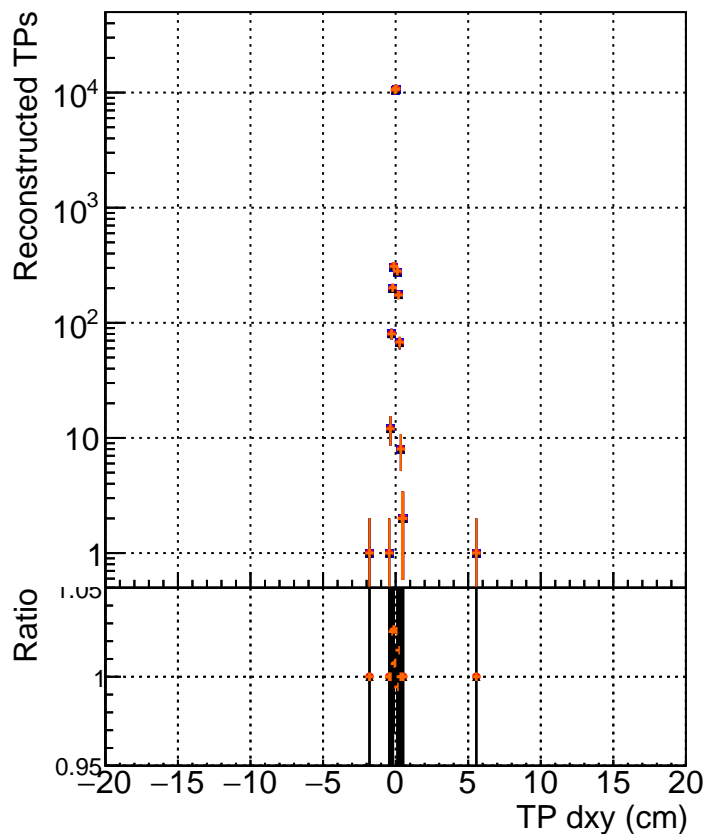

N of simulated tracks vs dxy

N of associated tracks (simToReco) vs dxy

N of simulated track

- DQM_test_CKFFitDefault
- DQM_test_mkFitFit
- ▲— DQM_test_mkFitFit_retest
- ◆— DQM_test_mkFitNOFit_retest