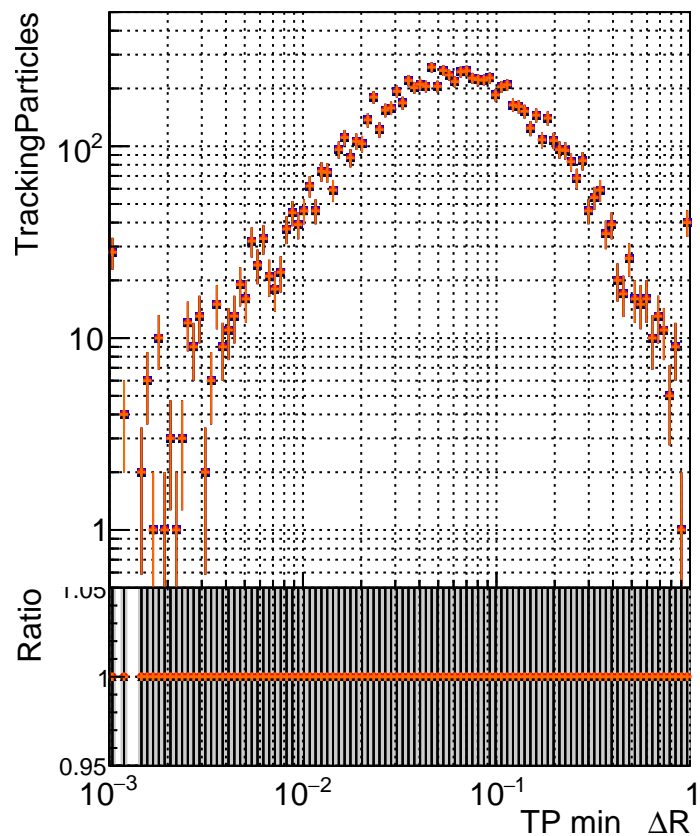

N of simulated tracks vs dR

N of associated tracks (simToReco) vs dR

N of simulated tracks

- DQM\_test\_CKFFitDefault
- DQM\_test\_mkFitFit
- ▲ DQM\_test\_mkFitFit\_retest
- ◆ DQM\_test\_mkFitNOFit\_retest