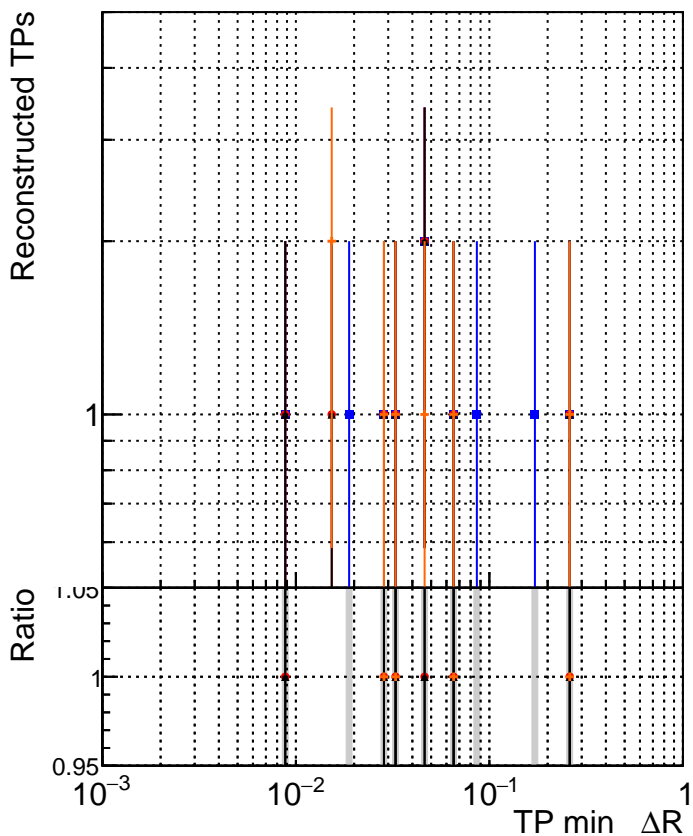

N of simulated tracks vs dR

N of associated tracks (simToReco) vs dR

N of simulated tracks

- DQM\_test\_CKFFitDefault
- DQM\_test\_mkFitFit
- ▲ DQM\_test\_mkFitFit\_retest
- ◆ DQM\_test\_mkFitNOFit\_retest