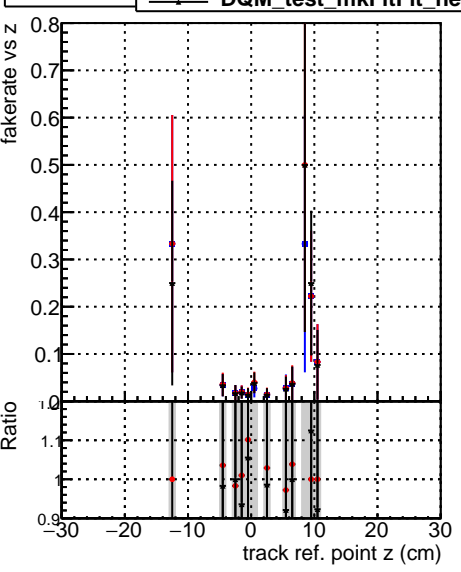

Fake rate vs vertpos**Duplicates Rate vs vertpos****Pileup rate vs vertpos****Fake rate vs v****Duplicates Rate vs v****Pileup rate vs v**

■ DQM_test_CKFFitDefault
● DQM_test_doubleFit
▲ DQM_test_mkFitFit_newOL3

Fake rate vs. sim PV z**Duplicates Rate vs sim PV z****Pileup rate vs. sim PV z**