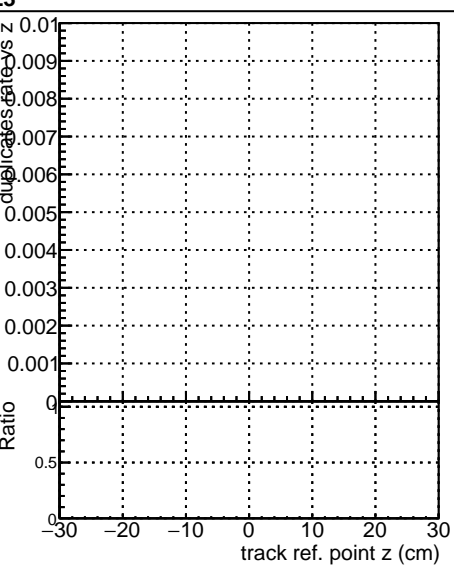

Fake rate vs vertpos**Duplicates Rate vs vertpos****Pileup rate vs vertpos****Fake rate vs v****Duplicates Rate vs v****Pileup rate vs v**

■ DQM_test_CKFFitDefault
● DQM_test_doubleFit
▲ DQM_test_mkFitFit_newOL3

Fake rate vs. sim PV z**Duplicates Rate vs sim PV z****Pileup rate vs. sim PV z**