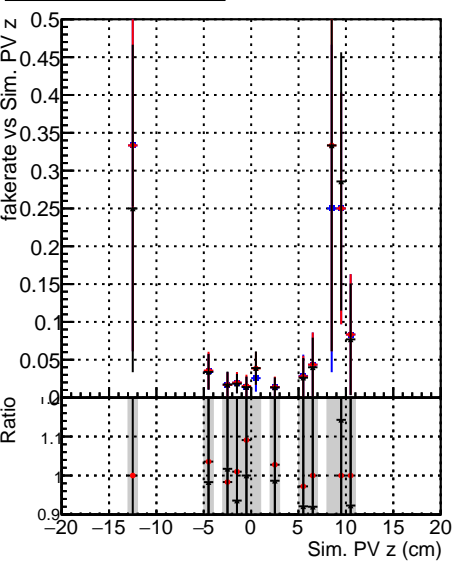

Fake rate vs vertpos**Duplicates Rate vs vertpos****Pileup rate vs vertpos****Fake rate vs v****Duplicates Rate vs v****Pileup rate vs v**

■ DQM_test_CKFFitDefault
● DQM_test_doubleFit
▲ DQM_test_mkFitFit_newOL3

Fake rate vs. sim PV z**Duplicates Rate vs sim PV z****Pileup rate vs. sim PV z**