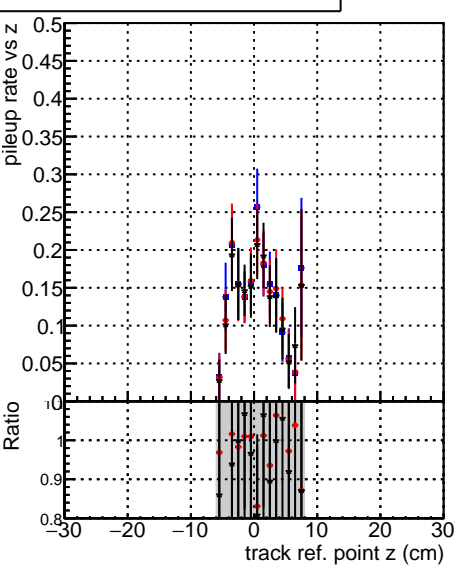

Fake rate vs vertpos**Duplicates Rate vs vertpos****Pileup rate vs vertpos****Fake rate vs v****Duplicates Rate vs v****Pileup rate vs v**

■ DQM_test_CKFFitDefault
● DQM_test_doubleFit
▲ DQM_test_mkFitFit_newOL3

Fake rate vs. sim PV z**Duplicates Rate vs sim PV z****Pileup rate vs. sim PV z**