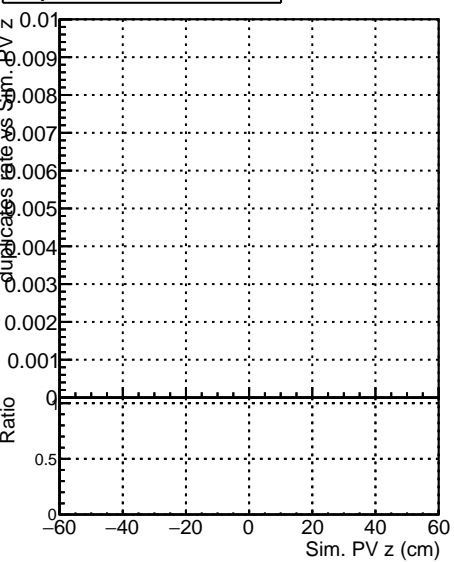

Fake rate vs vertpos**Duplicates Rate vs vertpos****Pileup rate vs vertpos****Fake rate vs v****Duplicates Rate vs v****Pileup rate vs v**

■ DQM_test_CKFFitDefault
● DQM_test_doubleFit
▲ DQM_test_mkFitFit_newOL3

Fake rate vs. sim PV z**Duplicates Rate vs sim PV z****Pileup rate vs. sim PV z**